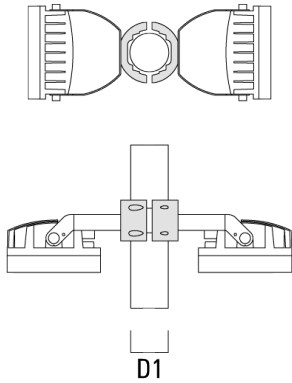

TS2-2/M12 Pole clamp, double (Ø 3"-3.5")

147-0545

Pole clamp made from die-cast aluminium with stainless steel hardware. For mounting of one or two floodlights.

Description	Part ID	D1	Weight (lb)	D
TS2-2/M12 Pole clamp, double (Ø 3"-3.5")	147-0545	3.0"-3.5"	3.09 lbs	76-89