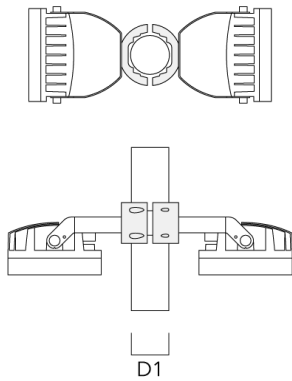

# TS2-2/M16 Pole clamp, double (Ø 4.0"-4.5")

**147-0527**

Pole clamp made from die-cast aluminium with stainless steel hardware. For mounting of one or two floodlights.

Description	Part ID	D1	Weight (lb)	D
TS2-2/M16 Pole clamp, double (Ø 4.0"-4.5")	147-0527	4.0-4.50	3.31	102-114