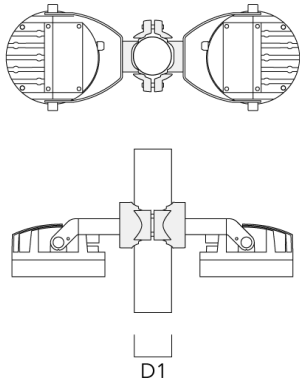

FLC210 LED COLOR CHANGER

Floodlights

Description	Part ID	D1	Weight (lb)
PC2 114-133/60 Pole clamp, double (Ø 4.5"-5.25")	139-2709	4.5-5.25	3.10

PC1 114-133/60 Pole clamp, single (Ø 4.5"-5.25")	139-2708	4.5-5.25	3.10
---	----------	----------	------

FLC210 LED COLOR CHANGER

Floodlights

Description	Part ID	D1	Weight (lb)
PC2 82-109/60 Pole clamp, double (Ø 3.25"-4.25")	139-2705	3.20-4.30	2.40

PC1 82-109/60 Pole camp, single (Ø 3.25"-4.3")	139-2704	3.20-4.30	2.40
--	----------	-----------	------