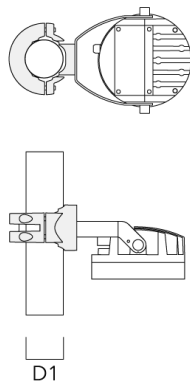

Floodlights

Mounting Accessories

Pole clamp PC

Description	Part ID	D1	Weight (lb)
PC2 76-89/60 Pole clamp, double (Ø 3"-3.5")	139-2703	3.0-3.50	2.20

PC1 76-89/60 Pole clamp, single (Ø 3"-3.5")	139-2702	3.0-3.50	2.20
---	----------	----------	------