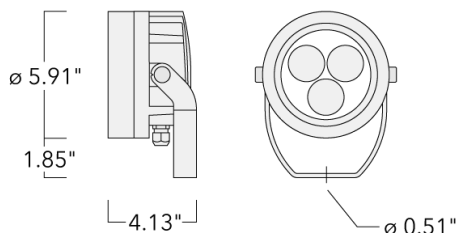

FLC210 LED COLOR CHANGER

Floodlights

we-ef

Description

RGBW/RGBA Color Changer.

IP66, Class III. IK07. Marine-grade, die-cast aluminum alloy. 5CE superior corrosion protection including PCS hardware. Silicone CCG® Controlled Compression Gasket. Safety glass lens. One cable gland. Second gland for through-wiring on request. Integral driver in separate driver box (constant current), prewired; to be ordered separately. CAD-optimized optics for superior illumination and glare control. OLC® One LED Concept. Factory-installed LED circuit board. Color Changer technology. DMX interface.

Specify product with 7 Digit product code - Finish Color. Accessories, such as mounting, optical, and electrical, must be specified separately.

Example: XXX-XXXX - 9004 (Black)
+ XXX-XXXX (Accessory 1)

WE-EF LIGHTING USA, LLC

410-D Keystone Drive, 15086 Warrendale, PA 15086 - Phone: +1 724 742 0030
customersupport.usa@we-ef.com - <https://we-ef.com/us>
Subject to technical changes and errors. - Generated on 03/10/2025