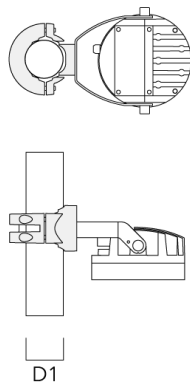

Floodlights

Mounting Accessories

Pole clamp PC

Description	Part ID	D1	Weight (lb)
PC2 76-89/60 Pole clamp, double (Ø 3"-3.5")	139-2703	3.0-3.50	2.20

PC1 76-89/60 Pole clamp, single (Ø 3"-3.5")	139-2702	3.0-3.50	2.20
---	----------	----------	------

FLC210 LED COLOR CHANGER

Floodlights

Description	Part ID	D1	Weight (lb)
PC2 114-133/60 Pole clamp, double (Ø 4.5"-5.25")	139-2709	4.5-5.25	3.10

PC1 114-133/60 Pole clamp, single (Ø 4.5"-5.25")	139-2708	4.5-5.25	3.10
---	----------	----------	------

FLC210 LED COLOR CHANGER

Floodlights

Description	Part ID	D1	Weight (lb)
PC2 82-109/60 Pole clamp, double (Ø 3.25"-4.25")	139-2705	3.20-4.30	2.40

PC1 82-109/60 Pole camp, single (Ø 3.25"-4.3")	139-2704	3.20-4.30	2.40
--	----------	-----------	------