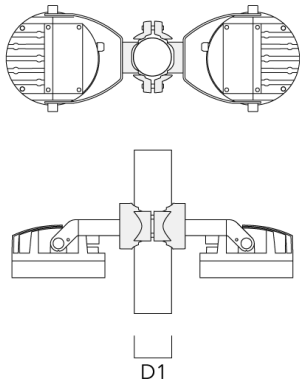

Floodlights

Mounting Accessories

Pole clamp PC

Description	Part ID	D1	Weight (lb)
PC2 76-89/60 Pole clamp, double (Ø 3"-3.5")	139-2703	3.0-3.50	2.20

PC1 76-89/60 Pole clamp, single (Ø 3"-3.5")	139-2702	3.0-3.50	2.20
---	----------	----------	------