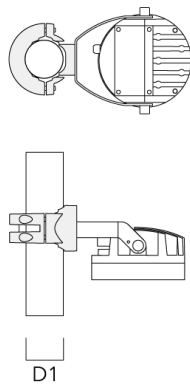

Floodlights

Mounting Accessories

Pole clamp PC

Description	Part ID	D1	Weight (lb)
PC2 76-89/60 Pole clamp, double (Ø 3"-3.5")	139-2703	3.0-3.50	2.20

PC1 76-89/60 Pole clamp, single (Ø 3"-3.5")	139-2702	3.0-3.50	2.20
---	----------	----------	------

FLC210 LED COLOR CHANGER

Floodlights

Description	Part ID	D1	Weight (lb)
PC2 102-114/60 Pole clamp, double (Ø 4"-4.5")	139-2707	4.0-4.50	2.65

PC1 102-114/60 Pole clamp, single (Ø 4"-4,5")	139-2706	4.0-4.50	2.65
--	----------	----------	------