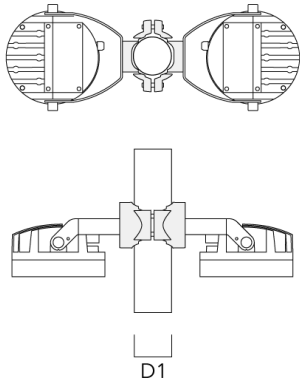

FLC210 LED COLOR CHANGER

Floodlights

Description	Part ID	D1	Weight (lb)
PC2 114-133/60 Pole clamp, double (Ø 4.5"-5.25")	139-2709	4.5-5.25	3.10

PC1 114-133/60 Pole clamp, single (Ø 4.5"-5.25")	139-2708	4.5-5.25	3.10