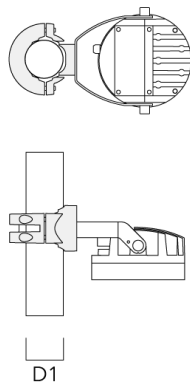

Floodlights

Mounting Accessories

Pole clamp PC

Description	Part ID	D1	Weight (lb)
PC2 76-89/60 Pole clamp, double (Ø 3"-3.5")	139-2703	3.0-3.50	2.20

PC1 76-89/60 Pole clamp, single (Ø 3"-3.5")	139-2702	3.0-3.50	2.20
---	----------	----------	------

FLC210 LED COLOR CHANGER

Floodlights

Description	Part ID	D1	Weight (lb)
PC2 102-114/60 Pole clamp, double (Ø 4"-4.5")	139-2707	4.0-4.50	2.65

PC1 102-114/60 Pole clamp, single (Ø 4"-4,5")	139-2706	4.0-4.50	2.65
--	----------	----------	------

FLC210 LED COLOR CHANGER

Floodlights

Description	Part ID	D1	Weight (lb)
PC2 114-133/60 Pole clamp, double (Ø 4.5"-5.25")	139-2709	4.5-5.25	3.10

PC1 114-133/60 Pole clamp, single (Ø 4.5"-5.25")	139-2708	4.5-5.25	3.10
---	----------	----------	------