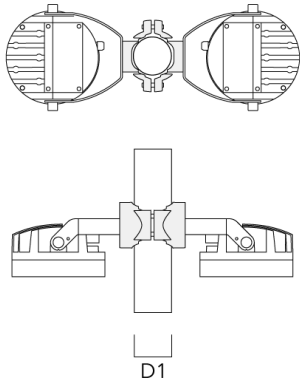

FLC210 LED COLOR CHANGER

Floodlights

Description	Part ID	D1	Weight (lb)
PC2 102-114/60 Pole clamp, double (Ø 4"-4.5")	139-2707	4.0-4.50	2.65

PC1 102-114/60 Pole clamp, single (Ø 4"-4,5")	139-2706	4.0-4.50	2.65