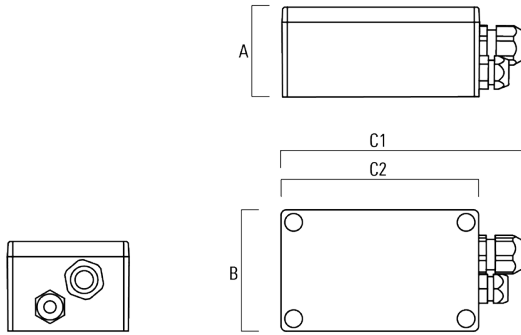

FLC210 LED COLOR CHANGER

Floodlights

Description	Part ID	A	B	C1	C2	Weight (lb)
FLC210 RGBW Gear Box	139-6979	3	4.7	9	7.9	

WE-EF LIGHTING USA, LLC

410-D Keystone Drive, 15086 Warrendale, PA 15086 - Phone: +1 724 742 0030
customersupport.usa@we-ef.com - <https://we-ef.com/us>
Subject to technical changes and errors. - Generated on 03/10/2025