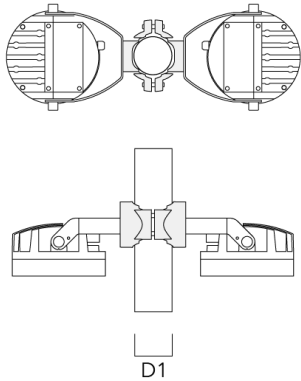

Subject to technical changes and errors. - Generated on 11/23/2024

FLC201 LED

Floodlights

Honeycomb louvre

Description	Part ID	C1
IW-FLC201-LED	139-2454	48

Glare shield

Description	Part ID	A	C1	Weight (lb)
ES-FLC201-LED	139-2455	59.5	75	0.24

Subject to technical changes and errors. - Generated on 11/23/2024

Mounting Accessories

Junction box

Description	Part ID	A	B	C1	C2
JB200 R82 Junction box	139-2590	2.17	3.23	5.51	3.15

Pole clamp PC

Description	Part ID	D1	Weight (lb)
PC2 114-133/60 Pole clamp, double (Ø 4.5"-5.25")	139-2709	4.5-5.25	3.10

Electrical Accessories

Gear box

Description	Part ID	A	B	C1	C2
FLC201 Remote Gear Box	139-6977	3	4.7	9	7.9