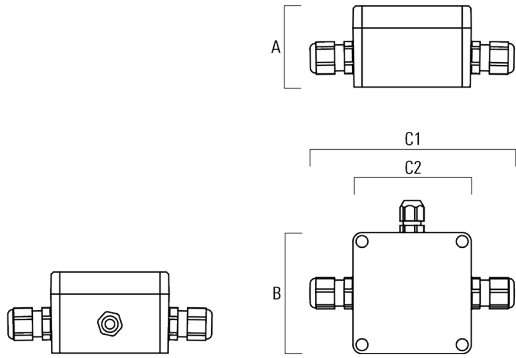

Subject to technical changes and errors. - Generated on 11/23/2024

FLC201 LED

Floodlights

Honeycomb louvre

Description	Part ID	C1
IW-FLC201-LED	139-2454	48

Glare shield

Description	Part ID	A	C1	Weight (lb)
ES-FLC201-LED	139-2455	59.5	75	0.24

FLC201 LED

Floodlights

Snoot

Description	Part ID	A	C1	Weight (lb)
ET-FLC201-LED	139-2456	60	75	0.37

WE-EF LIGHTING USA, LLC

410-D Keystone Drive, 15086 Warrendale, PA 15086 - Phone: +1 724 742 0030
customersupport.usa@we-ef.com - <https://we-ef.com/us>

Subject to technical changes and errors. - Generated on 11/23/2024

Mounting Accessories

Junction box

Description	Part ID	A	B	C1	C2
JB200 R82 Junction box	139-2590	2.17	3.23	5.51	3.15

Pole clamp PC

Description	Part ID	D1	Weight (lb)
PC2 114-133/60 Pole clamp, double (Ø 4.5"-5.25")	139-2709	4.5-5.25	3.10