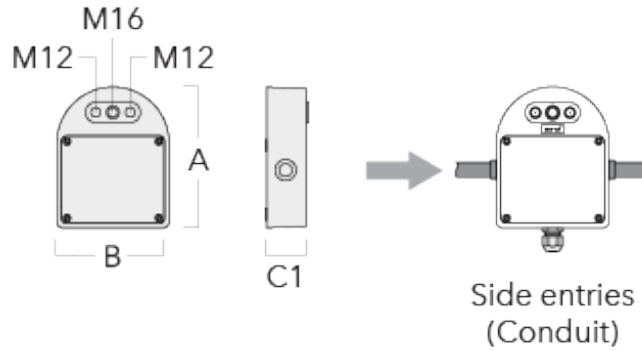

FLC210-TW LED TUNABLE WHITE

Floodlights

Description	Part ID	Additional information	A	B	C1	Weight (lb)
Junction box JB20 - Conduit side entries	310-9014	Junction boxes are made from marine-grade, die-cast aluminium alloy. IK10. IP66. For side entries and suitable to be used with conduits.	7.09	5.63	2.01	2.25