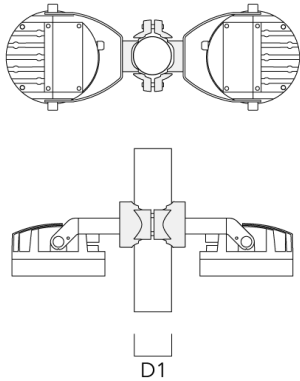

FLC210-TW LED TUNABLE WHITE

Floodlights

Description	Part ID	Additional information	A	B	C1	Weight (lb)
Junction box JB20 - Conduit side entries	310-9014	Junction boxes are made from marine-grade, die-cast aluminium alloy. IK10. IP66. For side entries and suitable to be used with conduits.	7.09	5.63	2.01	2.25

Floodlights

Pole clamp PC

Description	Part ID	D1	Weight (lb)
PC2 76-89/60 Pole clamp, double (Ø 3"-3.5")	139-2703	3.0-3.50	2.20

PC1 76-89/60 Pole clamp, single (Ø 3"-3.5")	139-2702	3.0-3.50	2.20
---	----------	----------	------