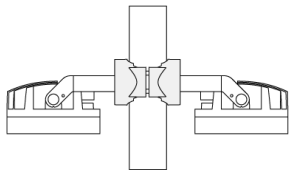

FLC210-TW LED TUNABLE WHITE

Floodlights

Description	Part ID	D1	Weight (lb)
PC1 114-133/60 Pole clamp, single (Ø 4.5"-5.25")	139-2708	4.5-5.25	3.10

D1

PC2 82-109/60 Pole clamp, double (Ø 3.25"-4.25")	139-2705	3.20-4.30	2.40
---	----------	-----------	------