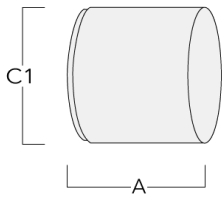

Subject to technical changes and errors. - Generated on 11/23/2024

FLC210-TW LED TUNABLE WHITE

Floodlights

Snoot

Description	Part ID	A	C1
ET-FLC210-LED	139-2407	3.39	5.87

ET-FLC210-CC-LED	139-6982	3.39	5.87
------------------	----------	------	------