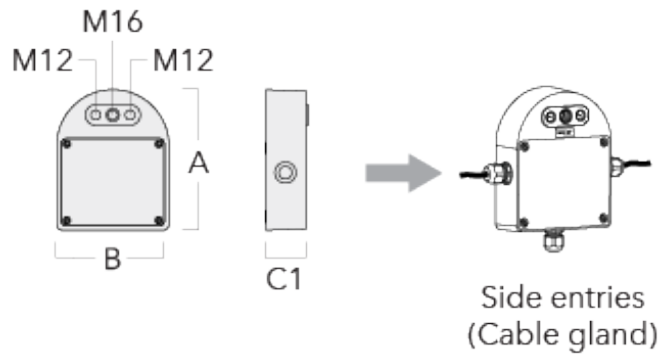

Subject to technical changes and errors. - Generated on 11/23/2024

Floodlights

Mounting Accessories

Junction box

Description	Part ID	Additional information	A	B	C1	Weight (lb)
Junction box JB20 - Cable side entries	310-9013	Junction boxes are made from marine-grade, die-cast aluminium alloy. IK10. IP66. For side entries and suitable to be used with cable glands.	7.09	5.63	2.01	2.25