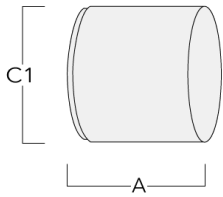

FLC210-TW LED TUNABLE WHITE

Floodlights

Snoot

Description	Part ID	A	C1
ET-FLC210-LED	139-2407	3.39	5.87

ET-FLC210-CC-LED	139-6982	3.39	5.87