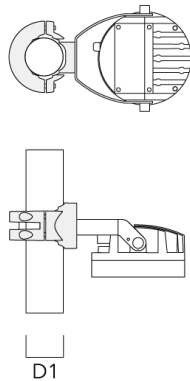

Floodlights

Pole clamp PC

Description	Part ID	D1	Weight (lb)
PC2 76-89/60 Pole clamp, double (Ø 3"-3.5")	139-2703	3.0-3.50	2.20

PC1 76-89/60 Pole clamp, single (Ø 3"-3.5")	139-2702	3.0-3.50	2.20
---	----------	----------	------