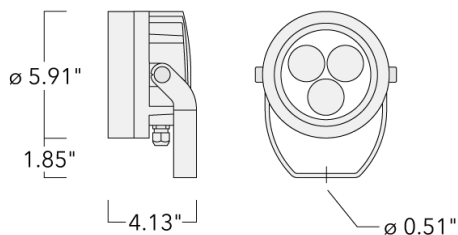

FLC210-TW LED TUNABLE WHITE

Floodlights

we-ef

Description

IP66, Class III. IK07. Marine-grade, die-cast aluminum alloy. 5CE superior corrosion protection including PCS hardware. Silicone CCG® Controlled Compression Gasket. Safety glass lens. One factory installed flange plug M8 x 1.5. Cable length 4 ft. Remote driver in separate driver box (constant current), prewired; to be ordered separately. CAD-optimized optics for superior illumination and glare control. OLC® One LED Concept. Factory-installed LED circuit board. Tunable White technology. DMX interface.