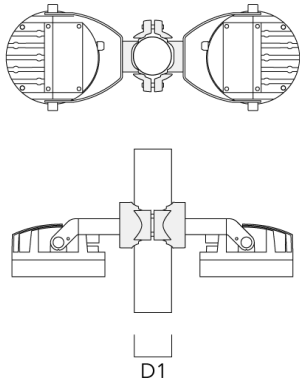

FLC210-TW LED TUNABLE WHITE

Floodlights

Description	Part ID	D1	Weight (lb)
PC2 102-114/60 Pole clamp, double (Ø 4"-4.5")	139-2707	4.0-4.50	2.65

PC1 102-114/60 Pole clamp, single (Ø 4"-4,5")	139-2706	4.0-4.50	2.65