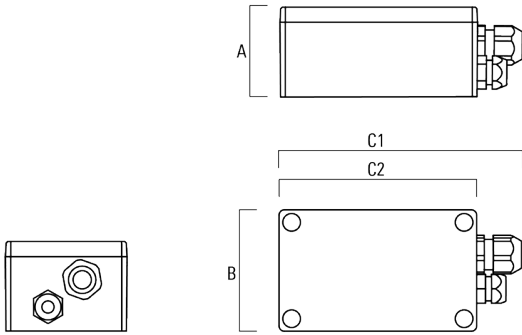

FLC210-TW LED TUNABLE WHITE

Floodlights

Description	Part ID	A	B	C1	C2	Weight (lb)
FLC201_210 Tunable White Gear Box	139-6978	3	4.7	9	7.9	

WE-EF LIGHTING USA, LLC

410-D Keystone Drive, 15086 Warrendale, PA 15086 - Phone: +1 724 742 0030
customersupport.usa@we-ef.com - <https://we-ef.com/us>

Subject to technical changes and errors. - Generated on 11/23/2024