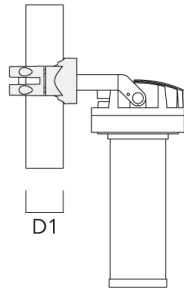

FLC220 LED COLOR CHANGING FRAMING PROJECTOR

Floodlights

Description	Part ID	D1	Weight (lb)
PC1 82-109/60 Pole camp, single (Ø 3.25"-4.3")	139-2704	3.20-4.30	2.40

PC2 82-109/60 Pole clamp, double (Ø 3.25"-4.25")	139-2705	3.20-4.30	2.40
--	----------	-----------	------

FLC220 LED COLOR CHANGING FRAMING PROJECTOR

Floodlights

Description	Part ID	D1	Weight (lb)
PC1 102-114/60 Pole clamp, single (Ø 4"-4,5")	139-2706	4.0-4.50	2.65

PC2 102-114/60 Pole clamp, double (Ø 4"-4.5")	139-2707	4.0-4.50	2.65
--	----------	----------	------