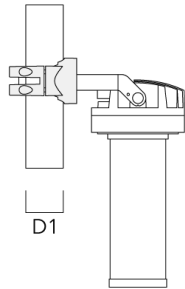

Floodlights

Mounting Accessories

Short post EM

Description	Part ID	D1	D2	H1	M1	Weight (lb)
EM1-M16 AL	270-0001	6.3"	5.12"	8"	0.35"	4.85 lbs

Floodlights

Pole clamp PC

Description	Part ID	D1	Weight (lb)
PC1 76-89/60 Pole clamp, single (Ø 3"-3.5")	139-2702	3.0-3.50	2.20

PC2 76-89/60 Pole clamp, double (Ø 3"-3.5")	139-2703	3.0-3.50	2.20
---	----------	----------	------

WE-EF LIGHTING USA, LLC

410-D Keystone Drive, 15086 Warrendale, PA 15086 - Phone: +1 724 742 0030
 customersupport.usa@we-ef.com - <https://we-ef.com/us>
 Subject to technical changes and errors. - Generated on 08/14/2025

FLC220 LED COLOR CHANGING FRAMING PROJECTOR

Floodlights

Description	Part ID	D1	Weight (lb)
PC1 82-109/60 Pole camp, single (Ø 3.25"-4.3")	139-2704	3.20-4.30	2.40

PC2 82-109/60 Pole clamp, double (Ø 3.25"-4.25")	139-2705	3.20-4.30	2.40
--	----------	-----------	------