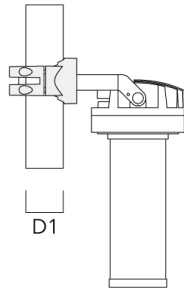

FLC220 LED COLOR CHANGING FRAMING PROJECTOR

Floodlights

Description	Part ID	D1	Weight (lb)
PC1 102-114/60 Pole clamp, single (Ø 4"-4,5")	139-2706	4.0-4.50	2.65

PC2 102-114/60 Pole clamp, double (Ø 4"-4.5")	139-2707	4.0-4.50	2.65
--	----------	----------	------

FLC220 LED COLOR CHANGING FRAMING PROJECTOR

Floodlights

Description	Part ID	D1	Weight (lb)
PC1 114-133/60 Pole clamp, single (Ø 4.5"-5.25")	139-2708	4.5-5.25	3.10

PC2 114-133/60 Pole clamp, double (Ø 4.5"-5.25")	139-2709	4.5-5.25	3.10
---	----------	----------	------