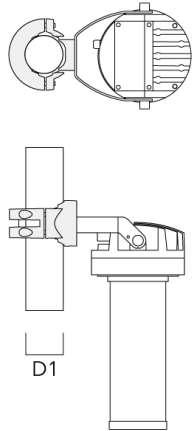

Floodlights

Mounting Accessories

Short post EM

Description	Part ID	D1	D2	H1	M1	Weight (lb)
EM1-M16 AL	270-0001	6.3"	5.12"	8"	0.35"	4.85 lbs

Floodlights

Pole clamp PC

Description	Part ID	D1	Weight (lb)
PC1 76-89/60 Pole clamp, single (Ø 3"-3.5")	139-2702	3.0-3.50	2.20

PC2 76-89/60 Pole clamp, double (Ø 3"-3.5")	139-2703	3.0-3.50	2.20
---	----------	----------	------

WE-EF LIGHTING USA, LLC

410-D Keystone Drive, 15086 Warrendale, PA 15086 - Phone: +1 724 742 0030
 customersupport.usa@we-ef.com - <https://we-ef.com/us>
 Subject to technical changes and errors. - Generated on 08/14/2025