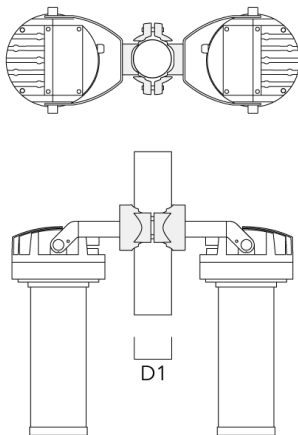

Floodlights

Mounting Accessories

Short post EM

Description	Part ID	D1	D2	H1	M1	Weight (lb)
EM1-M16 AL	270-0001	6.3"	5.12"	8"	0.35"	4.85 lbs

Floodlights

Pole clamp PC

Description	Part ID	D1	Weight (lb)
PC1 76-89/60 Pole clamp, single (Ø 3"-3.5")	139-2702	3.0-3.50	2.20

PC2 76-89/60 Pole clamp, double (Ø 3"-3.5")	139-2703	3.0-3.50	2.20
---	----------	----------	------

WE-EF LIGHTING USA, LLC

410-D Keystone Drive, 15086 Warrendale, PA 15086 - Phone: +1 724 742 0030
 customersupport.usa@we-ef.com - <https://we-ef.com/us>
 Subject to technical changes and errors. - Generated on 08/14/2025