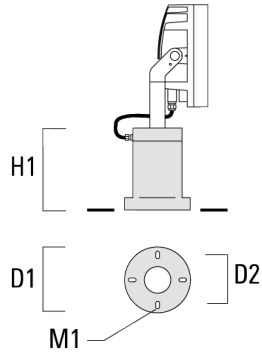

Floodlights

Mounting Accessories

Short post EM

Description	Part ID	D1	D2	H1	M1	Weight (lb)
EM1-M16 AL	270-0001	6.3"	5.12"	8"	0.35"	4.85 lbs

Floodlights

Pole clamp PC

Description	Part ID	D1	Weight (lb)
PC1 76-89/60 Pole clamp, single (Ø 3"-3.5")	139-2702	3.0-3.50	2.20