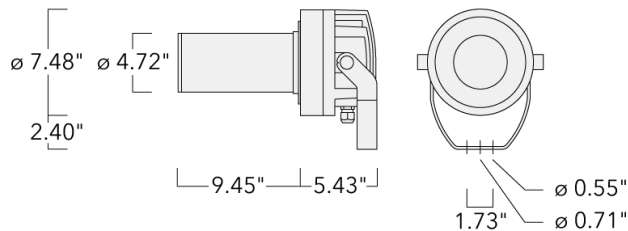

FLC220 LED COLOR CHANGING FRAMING PROJECTOR

we-ef

Floodlights

Description

RGBW/RGBA Color Changer Profile Projector [FP] for framing applications, polygon shape.

Spherical and aspherical, double flat convex lens system. Aperture angle ranges from 14.6-22°.