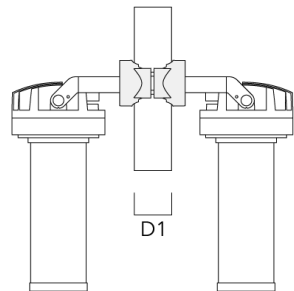

FLC220 LED COLOR CHANGING FRAMING PROJECTOR

Floodlights

Description	Part ID	D1	Weight (lb)
PC1 102-114/60 Pole clamp, single (Ø 4"-4,5")	139-2706	4.0-4.50	2.65

PC2 102-114/60 Pole clamp, double (Ø 4"-4.5")	139-2707	4.0-4.50	2.65
--	----------	----------	------

FLC220 LED COLOR CHANGING FRAMING PROJECTOR

Floodlights

Description	Part ID	D1	Weight (lb)
PC1 114-133/60 Pole clamp, single (Ø 4.5"-5.25")	139-2708	4.5-5.25	3.10

PC2 114-133/60 Pole clamp, double (Ø 4.5"-5.25")	139-2709	4.5-5.25	3.10
---	----------	----------	------