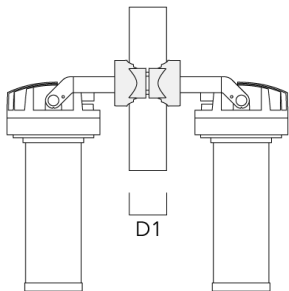

Floodlights

Mounting Accessories

Short post EM

Description	Part ID	D1	D2	H1	M1	Weight (lb)
EM1-M16 AL	270-0001	6.3"	5.12"	8"	0.35"	4.85 lbs

Floodlights

Pole clamp PC

Description	Part ID	D1	Weight (lb)
PC1 76-89/60 Pole clamp, single (Ø 3"-3.5")	139-2702	3.0-3.50	2.20

PC2 76-89/60 Pole clamp, double (Ø 3"-3.5")	139-2703	3.0-3.50	2.20
---	----------	----------	------

WE-EF LIGHTING USA, LLC

410-D Keystone Drive, 15086 Warrendale, PA 15086 - Phone: +1 724 742 0030
 customersupport.usa@we-ef.com - <https://we-ef.com/us>
 Subject to technical changes and errors. - Generated on 08/14/2025

FLC220 LED COLOR CHANGING FRAMING PROJECTOR

Floodlights

Description	Part ID	D1	Weight (lb)
PC1 82-109/60 Pole camp, single (Ø 3.25"-4.3")	139-2704	3.20-4.30	2.40

PC2 82-109/60 Pole clamp, double (Ø 3.25"-4.25")	139-2705	3.20-4.30	2.40
--	----------	-----------	------