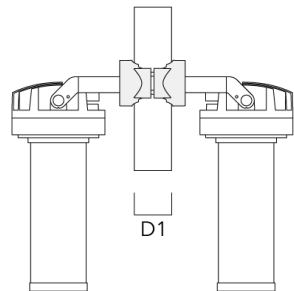

Floodlights

Mounting Accessories

Short post EM

Description	Part ID	D1	D2	H1	M1	Weight (lb)
EM1-M16 AL	270-0001	6.3"	5.12"	8"	0.35"	4.85 lbs

Floodlights

Pole clamp PC

Description	Part ID	D1	Weight (lb)
PC1 76-89/60 Pole clamp, single (Ø 3"-3.5")	139-2702	3.0-3.50	2.20

PC2 76-89/60 Pole clamp, double (Ø 3"-3.5")	139-2703	3.0-3.50	2.20
---	----------	----------	------

WE-EF LIGHTING USA, LLC

410-D Keystone Drive, 15086 Warrendale, PA 15086 - Phone: +1 724 742 0030
 customersupport.usa@we-ef.com - <https://we-ef.com/us>
 Subject to technical changes and errors. - Generated on 08/14/2025

FLC220 LED COLOR CHANGING FRAMING PROJECTOR

Floodlights

Description	Part ID	D1	Weight (lb)
PC1 82-109/60 Pole camp, single (Ø 3.25"-4.3")	139-2704	3.20-4.30	2.40

PC2 82-109/60 Pole clamp, double (Ø 3.25"-4.25")	139-2705	3.20-4.30	2.40
--	----------	-----------	------

FLC220 LED COLOR CHANGING FRAMING PROJECTOR

Floodlights

Description	Part ID	D1	Weight (lb)
PC1 102-114/60 Pole clamp, single (Ø 4"-4,5")	139-2706	4.0-4.50	2.65

PC2 102-114/60 Pole clamp, double (Ø 4"-4.5")	139-2707	4.0-4.50	2.65
--	----------	----------	------