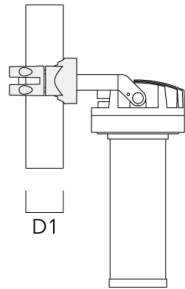

FLC220 LED COLOR CHANGING ZOOM SPOT PROJECTOR

Floodlights

Description	Part ID	D1	Weight (lb)
PC1 82-109/60 Pole camp, single (Ø 3.25"-4.3")	139-2704	3.20-4.30	2.40

PC2 82-109/60 Pole clamp, double (Ø 3.25"-4.25")	139-2705	3.20-4.30	2.40