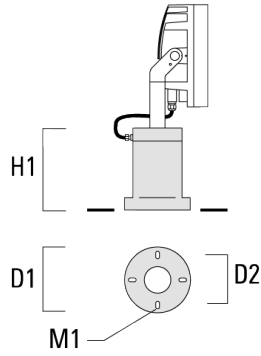

FLC220 LED COLOR CHANGING ZOOM SPOT PROJECTOR

Floodlights

Mounting Accessories

Short post EM

Description	Part ID	D1	D2	H1	M1	Weight (lb)
EM1-M16 AL	270-0001	6.3"	5.12"	8"	0.35"	4.85 lbs

WE-EF LIGHTING USA, LLC

410-D Keystone Drive, 15086 Warrendale, PA 15086 - Phone: +1 724 742 0030
customersupport.usa@we-ef.com - <https://we-ef.com/us>

Subject to technical changes and errors. - Generated on 11/24/2024