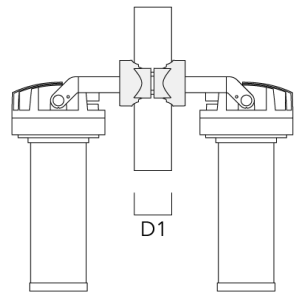

WE-EF LIGHTING USA, LLC

410-D Keystone Drive, 15086 Warrendale, PA 15086 - Phone: +1 724 742 0030
customersupport.usa@we-ef.com - <https://we-ef.com/us>

Subject to technical changes and errors. - Generated on 11/24/2024