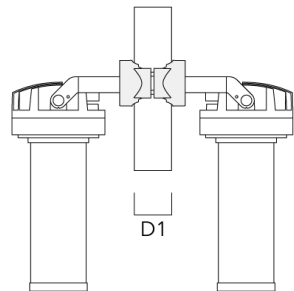

WE-EF LIGHTING USA, LLC

410-D Keystone Drive, 15086 Warrendale, PA 15086 - Phone: +1 724 742 0030
customersupport.usa@we-ef.com - <https://we-ef.com/us>

Subject to technical changes and errors. - Generated on 11/24/2024