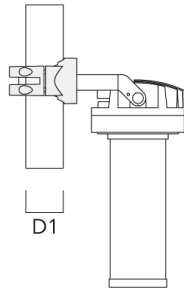

FLC220 LED COLOR CHANGING ZOOM SPOT PROJECTOR

Floodlights

Description	Part ID	D1	Weight (lb)
PC1 102-114/60 Pole clamp, single (Ø 4"-4,5")	139-2706	4.0-4.50	2.65

PC2 102-114/60 Pole clamp, double (Ø 4"-4.5")	139-2707	4.0-4.50	2.65