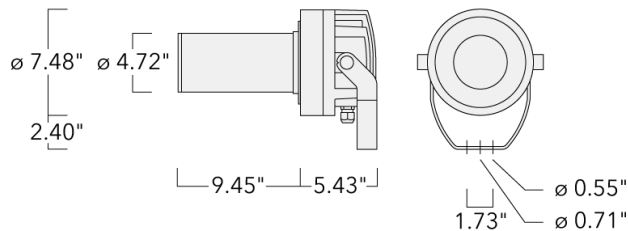

### Description

RGBW/RGBA Color Changer Profile Projector [ZP] for zoom spot.

Spherical and aspherical, double flat convex lens system. Aperture angle ranges from 14.6-22°.

IP66. Class I. IK07. Marine-grade, die-cast aluminum alloy. 5CE superior corrosion protection including PCS hardware. Silicone CCG® Controlled Compression Gasket. Safety glass lens. One cable gland, second gland for through wiring on request. PMMA LED lens array. Integral driver, thermally separated. Factory-installed circuit board. RGBW/RGBA LED. DMX interface.