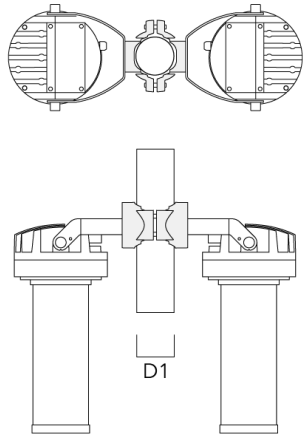

Mounting Accessories

Planted root

Description	Part ID	D1	D2	D3	D4	H1	H2	M1	T1	T2	Weight (kg)
Planted root ESV4	300-0461-AP	150	130	60	89	400	350	8	200	50 x 100	3.85

Pole clamp PC - Rotatable

Description	Part ID	D1	Weight (kg)
PC1 76-89/60 Pole clamp, single (Ø 76-89)	139-2702	76-89	1.00

Projectors

Description	Part ID	D1	Weight (kg)
PC2 76-89/60 Pole clamp, double (Ø 76-89)	139-2703	76-89	1.00

PC1 82-109/60 Pole clamp, single (Ø 82-109)	139-2704	82-109	1.10
---	----------	--------	------

Projectors

Description	Part ID	D1	Weight (kg)
PC2 82-109/60 Pole clamp, double (Ø 82-109)	139-2705	82-109	1.10

PC1 102-114/60 Pole clamp, single (Ø 102-114)	139-2706	102-114	1.20
--	----------	---------	------

Projectors

Description	Part ID	D1	Weight (kg)
PC2 102-114/60 Pole clamp, double (Ø 102-114)	139-2707	102-114	1.20

PC1 114-133/60 Pole clamp, single (Ø 114-133)	139-2708	114-133	1.40
--	----------	---------	------