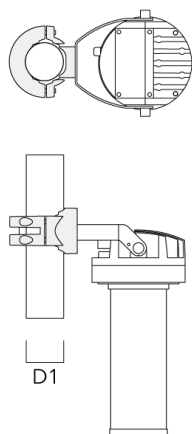

RGBA

Nominal Watt

0 W

Configurations

Light distribution	Part ID	Light source	Rated lumens	Rated input power	CRI	Weight (kg)
symmetric Zoom-Projector [ZP] - max aperture angle	139-2295_max	LED-FT-24W - RGBW/4K	667.8	27 W	20/80	8.20
	139-2327_max	LED-FT-24W - RGBA	572.4	27 W	20	8.20
symmetric Zoom-Projector [ZP] - min aperture angle	139-2295_min	LED-FT-24W - RGBW/4K	428.8	27 W	20/80	8.20
	139-2327_min	LED-FT-24W - RGBA	367.5	27 W	20	8.20

Mounting Accessories

Planted root

Description	Part ID	D1	D2	D3	D4	H1	H2	M1	T1	T2	Weight (kg)
Planted root ESV4	300-0461-AP	150	130	60	89	400	350	8	200	50 x 100	3.85

Pole clamp PC - Rotatable

Description	Part ID	D1	Weight (kg)
PC1 76-89/60 Pole clamp, single (Ø 76-89)	139-2702	76-89	1.00

Projectors

Description	Part ID	D1	Weight (kg)
PC2 76-89/60 Pole clamp, double (Ø 76-89)	139-2703	76-89	1.00

PC1 82-109/60 Pole clamp, single (Ø 82-109)	139-2704	82-109	1.10
---	----------	--------	------

Projectors

Description	Part ID	D1	Weight (kg)
PC2 82-109/60 Pole clamp, double (Ø 82-109)	139-2705	82-109	1.10

PC1 102-114/60 Pole clamp, single (Ø 102-114)	139-2706	102-114	1.20
--	----------	---------	------