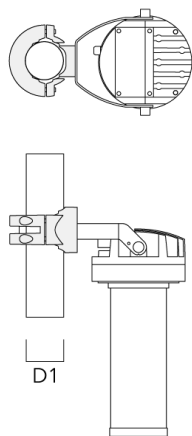

RGBA

Nominal Watt

0 W

Configurations

Light distribution	Part ID	Light source	Rated lumens	Rated input power	CRI	Weight (kg)
symmetric Zoom-Projector [ZP] - max aperture angle	139-2295_max	LED-FT-24W - RGBW/4K	667.8	27 W	20/80	8.20
	139-2327_max	LED-FT-24W - RGBA	572.4	27 W	20	8.20
symmetric Zoom-Projector [ZP] - min aperture angle	139-2295_min	LED-FT-24W - RGBW/4K	428.8	27 W	20/80	8.20
	139-2327_min	LED-FT-24W - RGBA	367.5	27 W	20	8.20

Mounting Accessories

Planted root

Description	Part ID	D1	D2	D3	D4	H1	H2	M1	T1	T2	Weight (kg)
Planted root ESV4	300-0461-AP	150	130	60	89	400	350	8	200	50 x 100	3.85

Pole clamp PC - Rotatable

Description	Part ID	D1	Weight (kg)
PC1 76-89/60 Pole clamp, single (Ø 76-89)	139-2702	76-89	1.00

Projectors

Description	Part ID	D1	Weight (kg)
PC2 76-89/60 Pole clamp, double (Ø 76-89)	139-2703	76-89	1.00

PC1 82-109/60 Pole clamp, single (Ø 82-109)	139-2704	82-109	1.10
---	----------	--------	------

Projectors

Description	Part ID	D1	Weight (kg)
PC2 82-109/60 Pole clamp, double (Ø 82-109)	139-2705	82-109	1.10

PC1 102-114/60 Pole clamp, single (Ø 102-114)	139-2706	102-114	1.20
--	----------	---------	------