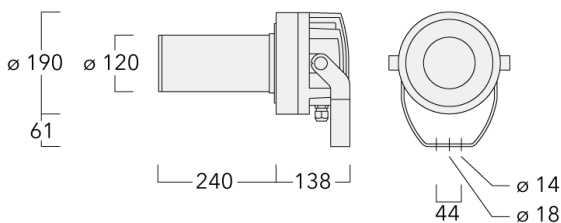

Description

RGBW/RGBA Colour Changer Profile Projector [ZP] for zoom spot. Spherical and aspherical, double flat convex lens system. RGBW (white in 4000 K, 3000 K available on request) and RGBA.

IP66, Class I. IK07. Marine-grade, die-cast aluminium alloy. 5CE superior corrosion protection including PCS hardware. Silicone CCG® Controlled Compression Gasket. Safety glass lens. Two cable glands.

Integral EC electronic converter in thermally separated compartment. Advanced thermal management protects LEDs while optimising lumens output. LED circuit board with WE-EF Colour Boost Technology.

DMX Interface. For other control interface options to suit specific project requirements, contact WE-EF.