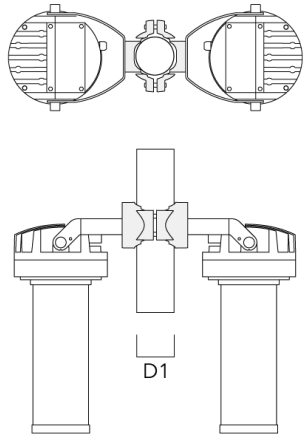

Mounting Accessories

Planted root

Description	Part ID	D1	D2	D3	D4	H1	H2	M1	T1	T2	Weight (kg)
Planted root ESV4	300-0461-AP	150	130	60	89	400	350	8	200	50 x 100	3.85

Pole clamp PC - Rotatable

Description	Part ID	D1	Weight (kg)
PC1 76-89/60 Pole clamp, single (Ø 76-89)	139-2702	76-89	1.00

Projectors

Description	Part ID	D1	Weight (kg)
PC2 76-89/60 Pole clamp, double (Ø 76-89)	139-2703	76-89	1.00

PC1 82-109/60 Pole clamp, single (Ø 82-109)	139-2704	82-109	1.10
---	----------	--------	------

Projectors

Description	Part ID	D1	Weight (kg)
PC2 82-109/60 Pole clamp, double (Ø 82-109)	139-2705	82-109	1.10

PC1 102-114/60 Pole clamp, single (Ø 102-114)	139-2706	102-114	1.20
--	----------	---------	------

Projectors

Description	Part ID	D1	Weight (kg)
PC2 102-114/60 Pole clamp, double (Ø 102-114)	139-2707	102-114	1.20

PC1 114-133/60 Pole clamp, single (Ø 114-133)	139-2708	114-133	1.40
--	----------	---------	------