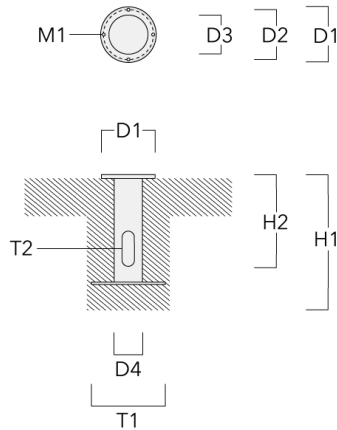

RGBA

Nominal Watt

0 W

Configurations

Light distribution	Part ID	Light source	Rated lumens	Rated input power	CRI	Weight (kg)
symmetric Zoom-Projector [ZP] - max aperture angle	139-2295_max	LED-FT-24W - RGBW/4K	667.8	27 W	20/80	8.20
	139-2327_max	LED-FT-24W - RGBA	572.4	27 W	20	8.20
symmetric Zoom-Projector [ZP] - min aperture angle	139-2295_min	LED-FT-24W - RGBW/4K	428.8	27 W	20/80	8.20
	139-2327_min	LED-FT-24W - RGBA	367.5	27 W	20	8.20

Mounting Accessories

Planted root

Description	Part ID	D1	D2	D3	D4	H1	H2	M1	T1	T2	Weight (kg)
Planted root ESV4	300-0461-AP	150	130	60	89	400	350	8	200	50 x 100	3.85

Pole clamp PC - Rotatable

Description	Part ID	D1	Weight (kg)
PC1 76-89/60 Pole clamp, single (Ø 76-89)	139-2702	76-89	1.00

Projectors

Description	Part ID	D1	Weight (kg)
PC2 76-89/60 Pole clamp, double (Ø 76-89)	139-2703	76-89	1.00

PC1 82-109/60 Pole clamp, single (Ø 82-109)	139-2704	82-109	1.10
---	----------	--------	------

Projectors

Description	Part ID	D1	Weight (kg)
PC2 82-109/60 Pole clamp, double (Ø 82-109)	139-2705	82-109	1.10

PC1 102-114/60 Pole clamp, single (Ø 102-114)	139-2706	102-114	1.20
--	----------	---------	------