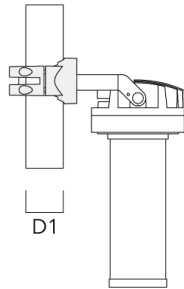

Subject to technical changes and errors. - Generated on 11/23/2024

Floodlights

Pole clamp PC

Description	Part ID	D1	Weight (lb)
PC1 76-89/60 Pole clamp, single (Ø 3"-3.5")	139-2702	3.0-3.50	2.20

PC2 76-89/60 Pole clamp, double (Ø 3"-3.5")	139-2703	3.0-3.50	2.20
---	----------	----------	------

FLC220 LED TUNABLE WHITE ZOOM SPOT PROJECTOR

Floodlights

Description	Part ID	D1	Weight (lb)
PC1 82-109/60 Pole clamp, single (Ø 3.25"-4.3")	139-2704	3.20-4.30	2.40

PC2 82-109/60 Pole clamp, double (Ø 3.25"-4.25")	139-2705	3.20-4.30	2.40
--	----------	-----------	------

Floodlights

Description	Part ID	D1	Weight (lb)
PC1 102-114/60 Pole clamp, single (Ø 4"-4,5")	139-2706	4.0-4.50	2.65

PC2 102-114/60 Pole clamp, double (Ø 4"-4.5")	139-2707	4.0-4.50	2.65
--	----------	----------	------