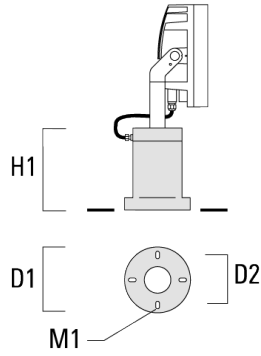

Floodlights

Mounting Accessories

Short post EM

Description	Part ID	D1	D2	H1	M1	Weight (lb)
EM1-M16 AL	270-0001	6.3"	5.12"	8"	0.35"	4.85 lbs

WE-EF LIGHTING USA, LLC

410-D Keystone Drive, 15086 Warrendale, PA 15086 - Phone: +1 724 742 0030
customersupport.usa@we-ef.com - <https://we-ef.com/us>

Subject to technical changes and errors. - Generated on 11/23/2024