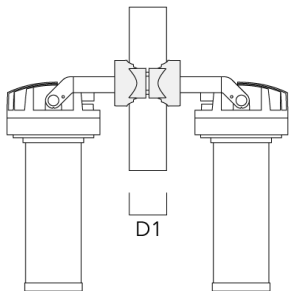

Subject to technical changes and errors. - Generated on 11/23/2024

Floodlights

Pole clamp PC

Description	Part ID	D1	Weight (lb)
PC1 76-89/60 Pole clamp, single (Ø 3"-3.5")	139-2702	3.0-3.50	2.20

PC2 76-89/60 Pole clamp, double (Ø 3"-3.5")	139-2703	3.0-3.50	2.20
---	----------	----------	------

FLC220 LED TUNABLE WHITE ZOOM SPOT PROJECTOR

Floodlights

Description	Part ID	D1	Weight (lb)
PC1 82-109/60 Pole clamp, single (Ø 3.25"-4.3")	139-2704	3.20-4.30	2.40

PC2 82-109/60 Pole clamp, double (Ø 3.25"-4.25")	139-2705	3.20-4.30	2.40
--	----------	-----------	------

Floodlights

Description	Part ID	D1	Weight (lb)
PC1 102-114/60 Pole clamp, single (Ø 4"-4,5")	139-2706	4.0-4.50	2.65

PC2 102-114/60 Pole clamp, double (Ø 4"-4.5")	139-2707	4.0-4.50	2.65
--	----------	----------	------