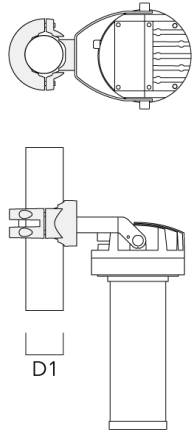

FLC220 LED TUNABLE WHITE ZOOM SPOT PROJECTOR

Floodlights

Configurations

Light distribution	Part ID	Light source	Rated lumens	Rated input power	CRI	Weight (lb)
symmetric Zoom-Projector [ZP] - max aperture angle 	139-2330_max	LED-FT-18W / 2200 - 6000 K	686.9	27 W	80	18.10
symmetric Zoom-Projector [ZP] - min aperture angle 	139-2330_min	LED-FT-18W / 2200 - 6000 K	441	27 W	80	18.10

Floodlights

Mounting Accessories

Short post EM

Description	Part ID	D1	D2	H1	M1	Weight (lb)
EM1-M16 AL	270-0001	6.3"	5.12"	8"	0.35"	4.85 lbs

WE-EF LIGHTING USA, LLC

410-D Keystone Drive, 15086 Warrendale, PA 15086 - Phone: +1 724 742 0030
customersupport.usa@we-ef.com - <https://we-ef.com/us>

Subject to technical changes and errors. - Generated on 11/23/2024

Floodlights

Pole clamp PC

Description	Part ID	D1	Weight (lb)
PC1 76-89/60 Pole clamp, single (Ø 3"-3.5")	139-2702	3.0-3.50	2.20

PC2 76-89/60 Pole clamp, double (Ø 3"-3.5")	139-2703	3.0-3.50	2.20
---	----------	----------	------