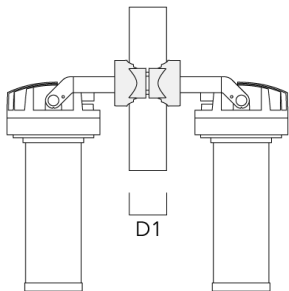

Subject to technical changes and errors. - Generated on 11/23/2024

Floodlights

Pole clamp PC

Description	Part ID	D1	Weight (lb)
PC1 76-89/60 Pole clamp, single (Ø 3"-3.5")	139-2702	3.0-3.50	2.20

PC2 76-89/60 Pole clamp, double (Ø 3"-3.5")	139-2703	3.0-3.50	2.20
---	----------	----------	------

FLC220 LED TUNABLE WHITE ZOOM SPOT PROJECTOR

Floodlights

Description	Part ID	D1	Weight (lb)
PC1 82-109/60 Pole clamp, single (Ø 3.25"-4.3")	139-2704	3.20-4.30	2.40

PC2 82-109/60 Pole clamp, double (Ø 3.25"-4.25")	139-2705	3.20-4.30	2.40
--	----------	-----------	------

Floodlights

Description	Part ID	D1	Weight (lb)
PC1 102-114/60 Pole clamp, single (Ø 4"-4,5")	139-2706	4.0-4.50	2.65

PC2 102-114/60 Pole clamp, double (Ø 4"-4.5")	139-2707	4.0-4.50	2.65
--	----------	----------	------

FLC220 LED TUNABLE WHITE ZOOM SPOT PROJECTOR

Floodlights

Description	Part ID	D1	Weight (lb)
PC1 114-133/60 Pole clamp, single (Ø 4.5"-5.25")	139-2708	4.5-5.25	3.10

PC2 114-133/60 Pole clamp, double (Ø 4.5"-5.25")	139-2709	4.5-5.25	3.10
---	----------	----------	------