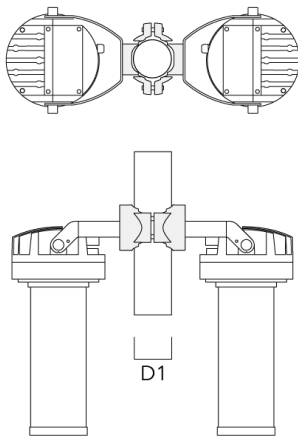

Floodlights

Mounting Accessories

Short post EM

Description	Part ID	D1	D2	H1	M1	Weight (lb)
EM1-M16 AL	270-0001	6.3"	5.12"	8"	0.35"	4.85 lbs

WE-EF LIGHTING USA, LLC

410-D Keystone Drive, 15086 Warrendale, PA 15086 - Phone: +1 724 742 0030
customersupport.usa@we-ef.com - <https://we-ef.com/us>

Subject to technical changes and errors. - Generated on 11/23/2024

Floodlights

Pole clamp PC

Description	Part ID	D1	Weight (lb)
PC1 76-89/60 Pole clamp, single (Ø 3"-3.5")	139-2702	3.0-3.50	2.20

PC2 76-89/60 Pole clamp, double (Ø 3"-3.5")	139-2703	3.0-3.50	2.20
---	----------	----------	------

FLC220 LED TUNABLE WHITE ZOOM SPOT PROJECTOR

Floodlights

Description	Part ID	D1	Weight (lb)
PC1 82-109/60 Pole clamp, single (Ø 3.25"-4.3")	139-2704	3.20-4.30	2.40

PC2 82-109/60 Pole clamp, double (Ø 3.25"-4.25")	139-2705	3.20-4.30	2.40
--	----------	-----------	------