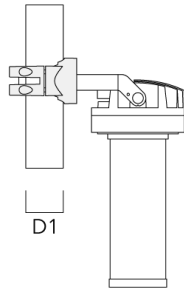

Subject to technical changes and errors. - Generated on 11/23/2024

Floodlights

Pole clamp PC

Description	Part ID	D1	Weight (lb)
PC1 76-89/60 Pole clamp, single (Ø 3"-3.5")	139-2702	3.0-3.50	2.20

PC2 76-89/60 Pole clamp, double (Ø 3"-3.5")	139-2703	3.0-3.50	2.20
---	----------	----------	------

FLC220 LED TUNABLE WHITE ZOOM SPOT PROJECTOR

Floodlights

Description	Part ID	D1	Weight (lb)
PC1 82-109/60 Pole clamp, single (Ø 3.25"-4.3")	139-2704	3.20-4.30	2.40

PC2 82-109/60 Pole clamp, double (Ø 3.25"-4.25")	139-2705	3.20-4.30	2.40
--	----------	-----------	------