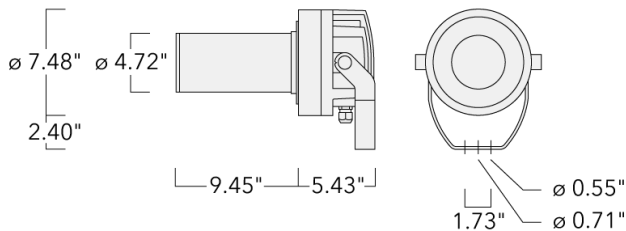

WE-EF LIGHTING USA, LLC

410-D Keystone Drive, 15086 Warrendale, PA 15086 - Phone: +1 724 742 0030
customersupport.usa@we-ef.com - <https://we-ef.com/us>
Subject to technical changes and errors. - Generated on 11/23/2024