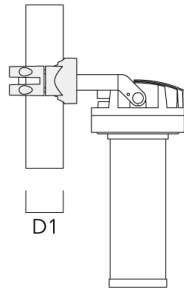

Floodlights

Description	Part ID	D1	Weight (lb)
PC1 102-114/60 Pole clamp, single (Ø 4"-4,5")	139-2706	4.0-4.50	2.65

PC2 102-114/60 Pole clamp, double (Ø 4"-4.5")	139-2707	4.0-4.50	2.65
--	----------	----------	------

FLC220 LED TUNABLE WHITE ZOOM SPOT PROJECTOR

Floodlights

Description	Part ID	D1	Weight (lb)
PC1 114-133/60 Pole clamp, single (Ø 4.5"-5.25")	139-2708	4.5-5.25	3.10

PC2 114-133/60 Pole clamp, double (Ø 4.5"-5.25")	139-2709	4.5-5.25	3.10
---	----------	----------	------