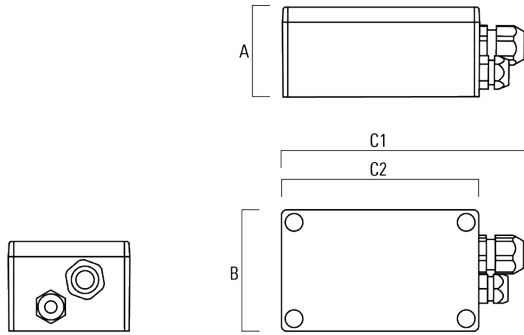

FLC201-TW LED TUNABLE WHITE

Floodlights

Description	Part ID	A	B	C1	C2
FLC201_210 Tunable White Gear Box	139-6978	3	4.7	9	7.9

WE-EF LIGHTING USA, LLC

410-D Keystone Drive, 15086 Warrendale, PA 15086 - Phone: +1 724 742 0030
customersupport.usa@we-ef.com - <https://we-ef.com/us>

Subject to technical changes and errors. - Generated on 11/23/2024