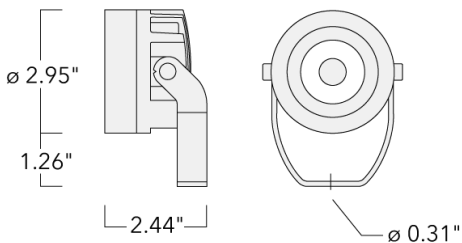

FLC201-TW LED TUNABLE WHITE

Floodlights

we-ef

Description

IP66, Class III. IK07. Marine-grade, die-cast aluminum alloy. 5CE superior corrosion protection including PCS hardware. Silicone CCG® Controlled Compression Gasket. Safety glass lens. One factory installed flange plug M8 x 1.5. Cable length 4 ft. Integral driver in separate driver box (constant current), prewired; to be ordered separately. CAD-optimized optics for superior illumination and glare control. OLC® One LED Concept. Factory-installed LED circuit board. Tunable White technology. DMX interface.