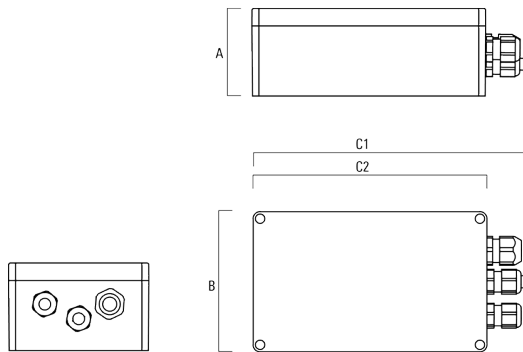

Subject to technical changes and errors. - Generated on 11/23/2024

Floodlights

Electrical Accessories

Gear box

Description	Part ID	A	B	C1	C2
GB200 R200x120 gear box (medium)TW	139-2632	75	120	229	200

GB200 R230x140 gear box (large) SP10 TW	139-2633	95	140	255	230
-----------------------------------------	----------	----	-----	-----	-----