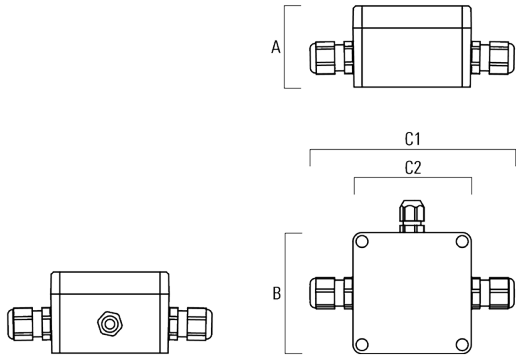

Floodlights

Mounting Accessories

Junction box

Description	Part ID	A	B	C1	C2
JB200 R82 Junction box	139-2590	2.17	3.23	5.51	3.15

WE-EF LIGHTING USA, LLC

410-D Keystone Drive, 15086 Warrendale, PA 15086 - Phone: +1 724 742 0030
customersupport.usa@we-ef.com - <https://we-ef.com/us>

Subject to technical changes and errors. - Generated on 11/23/2024