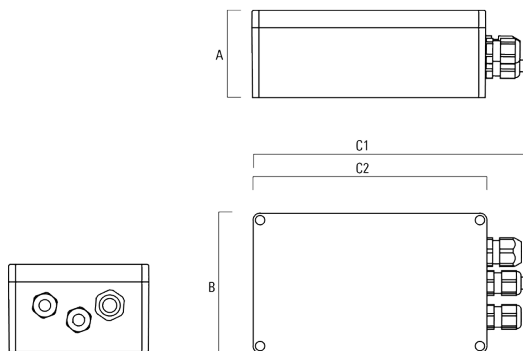

Subject to technical changes and errors. - Generated on 11/23/2024

Floodlights

Electrical Accessories

Gear box

Description	Part ID	A	B	C1	C2
GB200 R200x120 gear box (medium)TW	139-2632	75	120	229	200

GB200 R230x140 gear box (large) SP10 TW	139-2633	95	140	255	230
-----------------------------------------	----------	----	-----	-----	-----