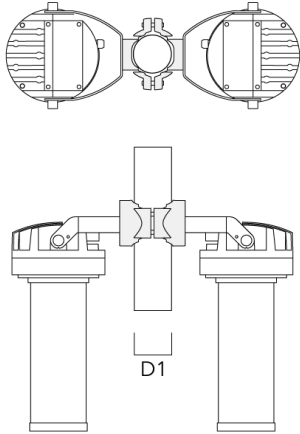

customersupport.usa@we-ef.com - <https://we-ef.com/us>

Subject to technical changes and errors. - Generated on 11/23/2024

Floodlights

| Description | Part ID | D1 | Weight (lb) |
|---|----------|-----------|-------------|
| PC2 82-109/60 Pole clamp, double (Ø 3.25"-4.25") | 139-2705 | 3.20-4.30 | 2.40 |

customersupport.usa@we-ef.com - <https://we-ef.com/us>

Subject to technical changes and errors. - Generated on 11/23/2024

FLC210 TW LED [FP] TUNABLE WHITE FRAMING PROJECTOR

Floodlights

| Description | Part ID | D1 | Weight (lb) |
|--|----------|----------|-------------|
| PC2 102-114/60 Pole clamp, double (Ø 4"-4.5") | 139-2707 | 4.0-4.50 | 2.65 |

| | | | |
|---|----------|----------|------|
| PC1 114-133/60 Pole clamp, single (Ø 4.5"-5.25") | 139-2708 | 4.5-5.25 | 3.10 |
|---|----------|----------|------|

WE-EF LIGHTING USA, LLC

410-D Keystone Drive, 15086 Warrendale, PA 15086 - Phone: +1 724 742 0030
customersupport.usa@we-ef.com - <https://we-ef.com/us>
Subject to technical changes and errors. - Generated on 11/23/2024

Floodlights

| Description | Part ID | D1 | Weight (lb) |
|---|----------|----------|-------------|
| PC2 114-133/60 Pole clamp, double (Ø 4.5"-5.25") | 139-2709 | 4.5-5.25 | 3.10 |

WE-EF LIGHTING USA, LLC