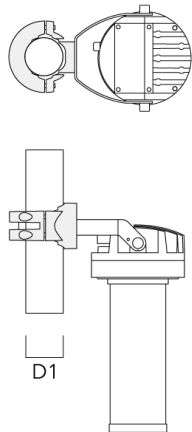

Floodlights

Mounting Accessories

Pole clamp PC

| Description | Part ID | D1 | Weight (lb) |
|---|----------|----------|-------------|
| PC1 76-89/60 Pole clamp, single (Ø 3"-3.5") | 139-2702 | 3.0-3.50 | 2.20 |

| | | | |
|---|----------|----------|------|
| PC2 76-89/60 Pole clamp, double (Ø 3"-3.5") | 139-2703 | 3.0-3.50 | 2.20 |
|---|----------|----------|------|

WE-EF LIGHTING USA, LLC

410-D Keystone Drive, 15086 Warrendale, PA 15086 - Phone: +1 724 742 0030

customersupport.usa@we-ef.com - <https://we-ef.com/us>

Subject to technical changes and errors. - Generated on 11/23/2024

Floodlights

| Description | Part ID | D1 | Weight (lb) |
|---|----------|-----------|-------------|
| PC2 82-109/60 Pole clamp, double (Ø 3.25"-4.25") | 139-2705 | 3.20-4.30 | 2.40 |

| | | | |
|--|----------|----------|------|
| PC1 102-114/60 Pole clamp, single (Ø 4"-4,5") | 139-2706 | 4.0-4.50 | 2.65 |
|--|----------|----------|------|

WE-EF LIGHTING USA, LLC

410-D Keystone Drive, 15086 Warrendale, PA 15086 - Phone: +1 724 742 0030