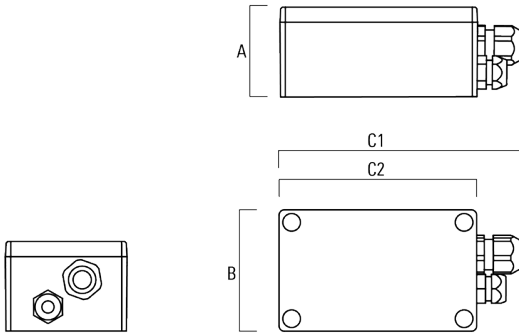

FLC210 TW LED [FP] TUNABLE WHITE FRAMING PROJECTOR

Floodlights

Description	Part ID	A	B	C1	C2	Weight (lb)
FLC201_210 Tunable White Gear Box	139-6978	3	4.7	9	7.9	

WE-EF LIGHTING USA, LLC

410-D Keystone Drive, 15086 Warrendale, PA 15086 - Phone: +1 724 742 0030
customersupport.usa@we-ef.com - <https://we-ef.com/us>

Subject to technical changes and errors. - Generated on 11/23/2024