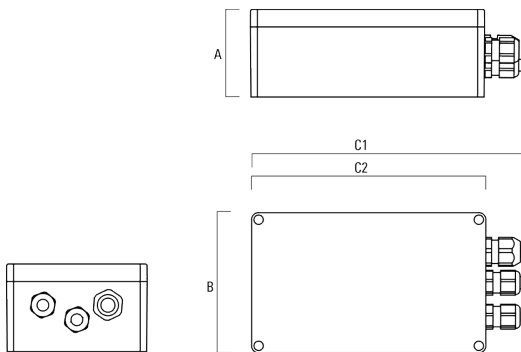

WE-EF LIGHTING USA, LLC

410-D Keystone Drive, 15086 Warrendale, PA 15086 - Phone: +1 724 742 0030
customersupport.usa@we-ef.com - <https://we-ef.com/us>

Subject to technical changes and errors. - Generated on 11/23/2024