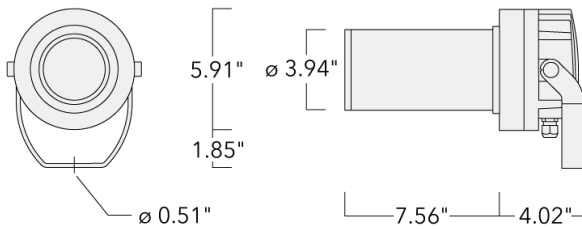

FLC210 TW LED [FP] TUNABLE WHITE FRAMING PROJECTOR

we-ef

Floodlights

Description

Tunable White Profile Projector [FP] for framing applications, polygon shape. Spherical and aspherical, double flat convex lens system.