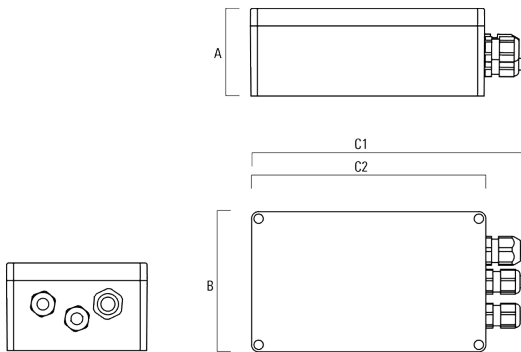

Floodlights

Electrical Accessories

Gear box

Description	Part ID	A	B	C1	C2	Weight (lb)
GB200 R200x120 gear box (medium) 120-277V, 0-10V	139-2526	2.95	4.72	9.02	7.87	1.05

GB200 R230x140 gear box (large)	139-2527	95	140	259	230	1.20