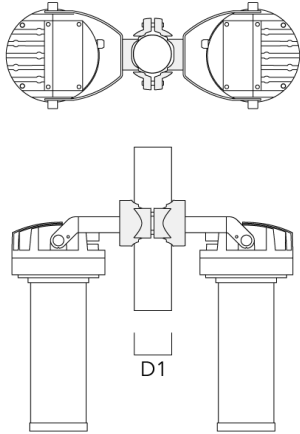

Floodlights

Mounting Accessories

Pole clamp PC

| Description | Part ID | D1 | Weight (lb) |
|---|----------|----------|-------------|
| PC1 76-89/60 Pole clamp, single (Ø 3"-3.5") | 139-2702 | 3.0-3.50 | 2.20 |

| | | | |
|---|----------|----------|------|
| PC2 76-89/60 Pole clamp, double (Ø 3"-3.5") | 139-2703 | 3.0-3.50 | 2.20 |
|---|----------|----------|------|

WE-EF LIGHTING USA, LLC

410-D Keystone Drive, 15086 Warrendale, PA 15086 - Phone: +1 724 742 0030

customersupport.usa@we-ef.com - <https://we-ef.com/us>

Subject to technical changes and errors. - Generated on 11/23/2024

Floodlights

| Description | Part ID | D1 | Weight (lb) |
|---|----------|-----------|-------------|
| PC2 82-109/60 Pole clamp, double (Ø 3.25"-4.25") | 139-2705 | 3.20-4.30 | 2.40 |