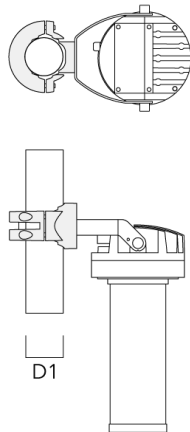

customersupport.usa@we-ef.com - <https://we-ef.com/us>

Subject to technical changes and errors. - Generated on 11/23/2024

Floodlights

| Description | Part ID | D1 | Weight (lb) |
|---|----------|-----------|-------------|
| PC2 82-109/60 Pole clamp, double (Ø 3.25"-4.25") | 139-2705 | 3.20-4.30 | 2.40 |

| | | | |
|--|----------|----------|------|
| PC1 102-114/60 Pole clamp, single (Ø 4"-4,5") | 139-2706 | 4.0-4.50 | 2.65 |
|--|----------|----------|------|

WE-EF LIGHTING USA, LLC

410-D Keystone Drive, 15086 Warrendale, PA 15086 - Phone: +1 724 742 0030

customersupport.usa@we-ef.com - <https://we-ef.com/us>

Subject to technical changes and errors. - Generated on 11/23/2024

FLC210 TW LED [FP] TUNABLE WHITE FRAMING PROJECTOR

Floodlights

| Description | Part ID | D1 | Weight (lb) |
|--|----------|----------|-------------|
| PC2 102-114/60 Pole clamp, double (Ø 4"-4.5") | 139-2707 | 4.0-4.50 | 2.65 |

| | | | |
|---|----------|----------|------|
| PC1 114-133/60 Pole clamp, single (Ø 4.5"-5.25") | 139-2708 | 4.5-5.25 | 3.10 |
|---|----------|----------|------|

WE-EF LIGHTING USA, LLC

410-D Keystone Drive, 15086 Warrendale, PA 15086 - Phone: +1 724 742 0030
customersupport.usa@we-ef.com - <https://we-ef.com/us>
Subject to technical changes and errors. - Generated on 11/23/2024