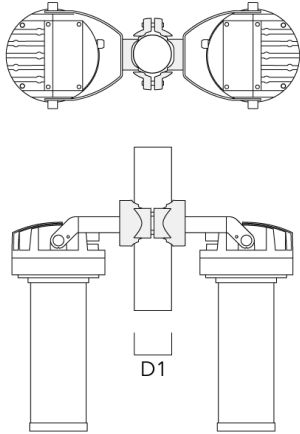

Floodlights

Mounting Accessories

Pole clamp PC

| Description | Part ID | D1 | Weight (lb) |
|---|----------|----------|-------------|
| PC1 76-89/60 Pole clamp, single (Ø 3"-3.5") | 139-2702 | 3.0-3.50 | 2.20 |

customersupport.usa@we-ef.com - <https://we-ef.com/us>

Subject to technical changes and errors. - Generated on 11/23/2024

Floodlights

| Description | Part ID | D1 | Weight (lb) |
|---|----------|-----------|-------------|
| PC2 82-109/60 Pole clamp, double (Ø 3.25"-4.25") | 139-2705 | 3.20-4.30 | 2.40 |

| | | | |
|--|----------|----------|------|
| PC1 102-114/60 Pole clamp, single (Ø 4"-4,5") | 139-2706 | 4.0-4.50 | 2.65 |
|--|----------|----------|------|

WE-EF LIGHTING USA, LLC

410-D Keystone Drive, 15086 Warrendale, PA 15086 - Phone: +1 724 742 0030

customersupport.usa@we-ef.com - <https://we-ef.com/us>

Subject to technical changes and errors. - Generated on 11/23/2024

FLC210 TW LED [FP] TUNABLE WHITE FRAMING PROJECTOR

Floodlights

| Description | Part ID | D1 | Weight (lb) |
|--|----------|----------|-------------|
| PC2 102-114/60 Pole clamp, double (Ø 4"-4.5") | 139-2707 | 4.0-4.50 | 2.65 |