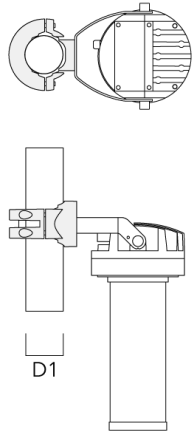

FLC210 TW LED [FP] TUNABLE WHITE FRAMING PROJECTOR

Floodlights

| Description | Part ID | A | B | C1 | C2 | Weight (lb) |
|-----------------------------------|----------|---|-----|----|-----|-------------|
| FLC201_210 Tunable White Gear Box | 139-6978 | 3 | 4.7 | 9 | 7.9 | |

Floodlights

Mounting Accessories

Pole clamp PC

| Description | Part ID | D1 | Weight (lb) |
|---|----------|----------|-------------|
| PC1 76-89/60 Pole clamp, single (Ø 3"-3.5") | 139-2702 | 3.0-3.50 | 2.20 |