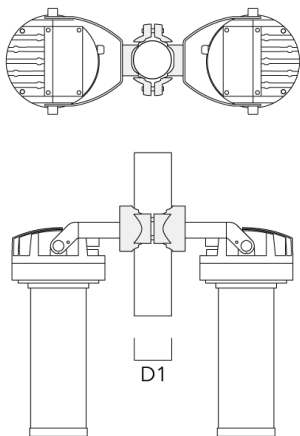

Floodlights

Mounting Accessories

Pole clamp PC

| Description | Part ID | D1 | Weight (lb) |
|---|----------|----------|-------------|
| PC1 76-89/60 Pole clamp, single (Ø 3"-3.5") | 139-2702 | 3.0-3.50 | 2.20 |

| | | | |
|---|----------|----------|------|
| PC2 76-89/60 Pole clamp, double (Ø 3"-3.5") | 139-2703 | 3.0-3.50 | 2.20 |
|---|----------|----------|------|

WE-EF LIGHTING USA, LLC

410-D Keystone Drive, 15086 Warrendale, PA 15086 - Phone: +1 724 742 0030

customersupport.usa@we-ef.com - <https://we-ef.com/us>

Subject to technical changes and errors. - Generated on 11/23/2024

Floodlights

| Description | Part ID | D1 | Weight (lb) |
|---|----------|-----------|-------------|
| PC2 82-109/60 Pole clamp, double (Ø 3.25"-4.25") | 139-2705 | 3.20-4.30 | 2.40 |