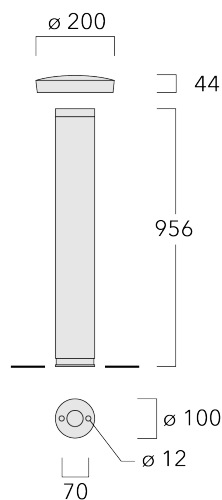

MRY224-TW LED - 1000 mm

Bollards and Pathway Luminaires

we-ef

Description

Tunable white. IP66. Class I. IK10. Marine-grade, all-aluminium construction. Pole section features anodised aluminium core. 5CE superior corrosion protection including PCS hardware. Polycarbonate main lens, UV-stabilised. Silicone CCG® Controlled Compression Gasket. Luminaire is factory-sealed and does not need to be opened during installation.

MRY224-TW LED - 1000 mm

Bollards and Pathway Luminaires

Specifications

Material description

Body	Marine-grade, all-aluminium construction. Pole section features anodised aluminium core
Lens	Polycarbonate main lens, UV-stabilised
Colors	 RAL9004 Black  RAL9007 Grey Metallic  RAL9016 White  RAL8019 Dark Bronze
Gasket	Silicone CCG® Controlled Compression Gasket
Fasteners	PCS hardware
Ingress protection	IP66
Impact resistance	IK10
Corrosion resistance	5CE