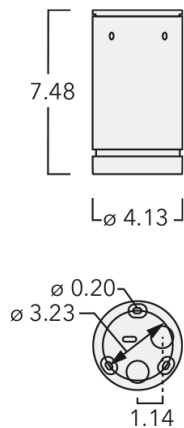

DAC110 LED

Ceiling Luminaires

Description

IP66, Class I. IK07. Marine-grade, die-cast aluminum alloy. 5CE superior corrosion protection including PCS hardware. Silicone CCG® Controlled Compression Gasket. Safety glass lens. Two cable entries. Integral driver, thermally separated. CAD-optimized optics for superior illumination and glare control. OLC® One LED Concept. Factory installed LED circuit board. 0-10V Dimming comes standard with luminaire.