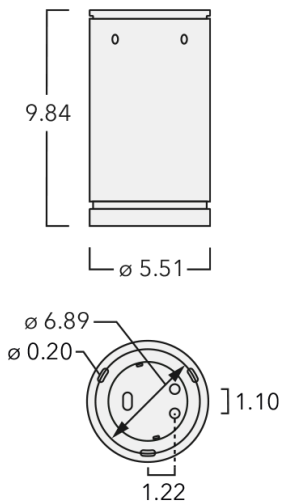

DAC120 LED

Ceiling Luminaires

we-ef

Description

IP66, Class I. IK07. Marine-grade, die-cast aluminum alloy. 5CE superior corrosion protection including PCS hardware. Silicone CCG® Controlled Compression Gasket. Safety glass lens. Two cable entries. Integral driver, thermally separated. CAD-optimized optics for superior illumination and glare control. OLC® One LED Concept. Factory installed LED circuit board. 0-10V Dimming comes standard with luminaire.