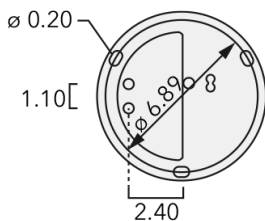

DAC140 LED

Ceiling Luminaires

Description

IP66, Class I. IK07. Marine-grade, die-cast aluminum alloy. 5CE superior corrosion protection including PCS hardware. Silicone CCG® Controlled Compression Gasket. Safety glass lens. Two cable entries. Integral driver, thermally separated. CAD-optimized optics for superior illumination and glare control. OLC® One LED Concept. Factory installed LED circuit board. 0-10V Dimming comes standard with luminaire.