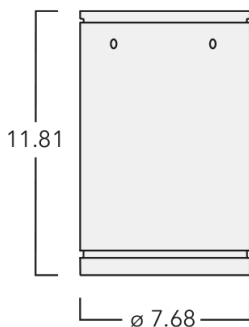

DAC140 LED

Ceiling Luminaires

Description

IP66, Class I. IK07. Marine-grade, die-cast aluminum alloy. 5CE superior corrosion protection including PCS hardware. Silicone CCG® Controlled Compression Gasket. Safety glass lens. Two cable entries. Integral driver, thermally separated. CAD-optimized optics for superior illumination and glare control. OLC® One LED Concept. Factory installed LED circuit board. 0-10V Dimming comes standard with luminaire.

Optional 2200 K version available, to be specified at time of ordering.

Specify product with 7 Digit product code - Finish Color. Accessories, such as mounting, optical, and electrical, must be specified separately.

Example: XXX-XXXX - 9004 (Black)
+ XXX-XXXX (Accessory 1)

For DarkSky compliant configurations of this product, please find the spec sheet and DarkSky certificate in the library.

WE-EF LIGHTING USA, LLC

410-D Keystone Drive, 15086 Warrendale, PA 15086 - Phone: +1 724 742 0030
customersupport.usa@we-ef.com - <https://we-ef.com/us>
Subject to technical changes and errors. - Generated on 11/23/2024