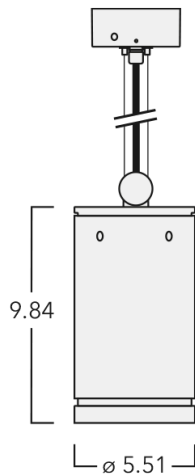

### Description

IP66, Class I. IK07. Marine-grade, die-cast aluminum alloy. 5CE superior corrosion protection including PCS hardware. Silicone CCG® Controlled Compression Gasket. Safety glass lens. Two cable entries. Ceiling mount through canopy. Cable suspension 1.5 - 5 ft., to be specified at time at ordering. Integral driver, thermally separated. CAD-optimized optics for superior illumination and glare control. OLC® One LED Concept. Factory installed LED circuit board. 0-10V Dimming comes standard with luminaire. The luminaire is factory-sealed and does not need to be opened during installation.