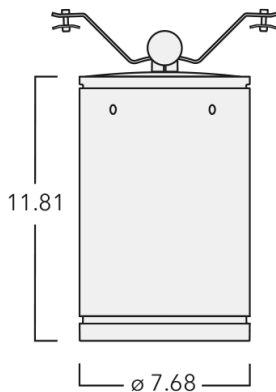

DAS140 TW LED TUNABLE WHITE

we-ef

Catenary Luminares

Description

IP66, Class I. IK07. Marine-grade, die-cast aluminum alloy. 5CE superior corrosion protection including PCS hardware. Silicone CCG® Controlled Compression Gasket. Safety glass lens. One cable entry, second cable entry for through wiring with cable connector optional. Integral driver in thermally separated compartment. CAD-optimized optics for superior illumination and glare control. OLC® One LED Concept. Factory installed LED circuit board. Tunable White technology. DALI interface. The luminaire is factory-sealed and does not need to be opened during installation.

Includes cable connector, for cable 0.08-0.47 inch. +/- 10° adjustable to compensate for sloping catenary systems.

Specify product with 7 Digit product code - Finish Color. Accessories, such as mounting, optical, and electrical, must be specified separately.

Example: XXX-XXXX - 9004 (Black)

+ XXX-XXXX (Accessory 1)

WE-EF LIGHTING USA, LLC

410-D Keystone Drive, 15086 Warrendale, PA 15086 - Phone: +1 724 742 0030

customersupport.usa@we-ef.com - <https://we-ef.com/us>

Subject to technical changes and errors. - Generated on 11/23/2024