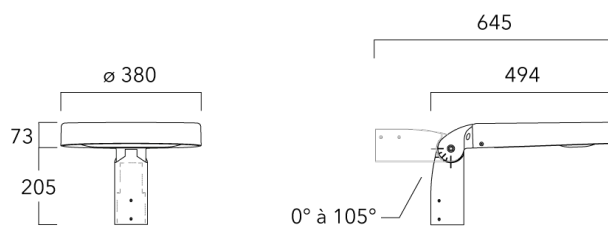

Fixation orientable top de mât Ø60 pour ODO	841-9010		7.00