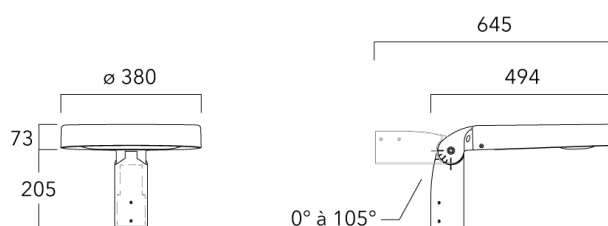

Lanternes Easylight

Mounting Accessories

Fixation orientables top de mât

Description	Part ID	Additional information	Weight (kg)
Fixation orientable top de mât Ø76 pour ODO	841-9005	Fixation orientable top de mât Ø76 H80mm / Ø60 H180mm. En aluminium injecté sous pression. Traitement anticorrosion avant peinture poudre polyester.	7.40