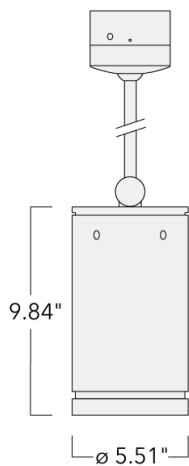

### Description

IP66, Class I. IK07. Marine-grade, all aluminium construction. 5CE superior corrosion protection including PCS hardware. Silicone CCG® gasket. Safety glass lens. Two cable entries. Ceiling mount through canopy. Pendulum rod 0.5 - 1.5 m can be selected in 0.1 m increments. To be specified at time at ordering. Integral EC electronic converter in thermally separated compartment. CAD-optimised optics for superior illumination and glare control. Factory installed LED circuit board. The luminaire is factory-sealed and does not need to be opened during installation.