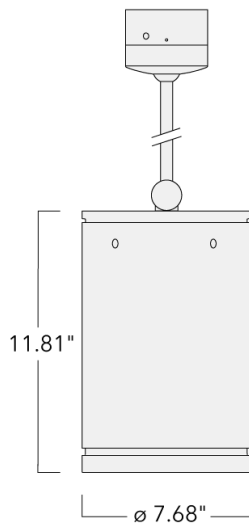

DAS110-PR PENDANT MOUNT

Ceiling Luminaires

we-ef

Description

IP66, Class I, IK07. Marine-grade, all aluminium construction. 5CE superior corrosion protection including PCS hardware. Silicone CCG® gasket. Safety glass lens. Two cable entries. Ceiling mount through canopy. Pendulum rod 0.5 - 1.5 m can be selected in 0.1 m increments. To be specified at time of ordering. Integral EC electronic converter in thermally separated compartment. CAD-optimised optics for superior illumination and glare control. Factory installed LED circuit board. The luminaire is factory-sealed and does not need to be opened during installation.