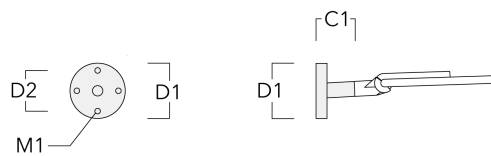

RE0-540 Wall bracket	111-0084	180	230	195		12	3.20