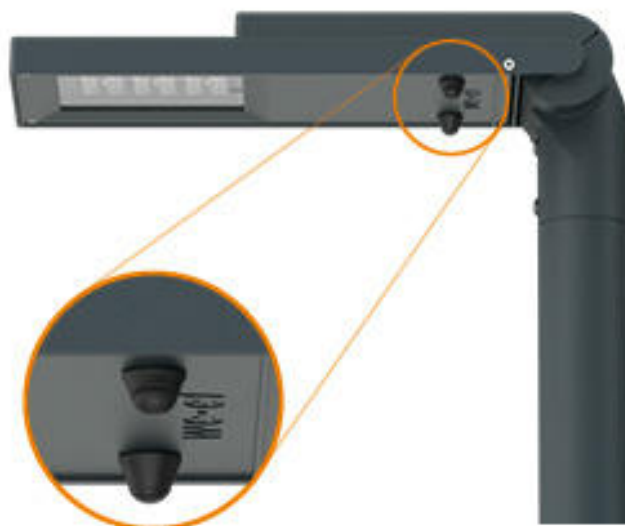

Citygrid Motion On Luminaire

Description	Part ID	Additional information
Citygrid Motion - Entry-Package	420-0021	Citygrid On Luminaire - Entry Package Citygrid On Luminaire. Die Sensoren erkennen Bewegung und Verkehr beim Betreten des Sensor und Leuchtenfelds. Einstiegs-Paket WE-EF liefert und konfiguriert Leuchten und Citygrid System einmalig ab Werk bzw. am Einsatzort. Neukonfiguration als Service abrufbar (kostenpflichtig). Gateway/App nicht inbegriffen. Anwendungen: Kommunale Einzelprojekte, Insellösungen und Feldversuche für Smart Lighting, z.B. einzelne Straßen, Wege oder Plätze. Halböffentliche oder private Projekte, z.B. Firmengelände, Parkplatz. Citygrid built-in light controller with angled sensors The sensors detect motion and traffic on entering the sensor and lighting field. The entry-level package: WE-EF supplies and configures luminaires and the Citygrid system once ex works or on site. Reconfiguration is available as a service (chargeable). Gateway/app not included. Applications: individual communal projects, isolated solutions and field trials for smart lighting, e.g. single streets, paths or squares. Semi-public or private projects, e.g. company site, car park.