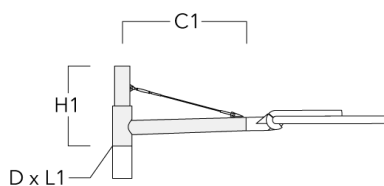

Wall and pole brackets RX

Description	Part ID	C1	D1	D2	D × L1	H1	H2	M1	M2	Weight (kg)
RX1-540 Pole bracket, single	111-0054	1000			76 x 130	550				6.8