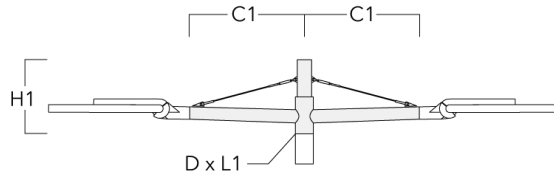

AFL120 LED

Pole mounted

Description	Part ID	C1	D1	D2	D × L1	H1	H2	M1	M2	Weight (kg)
RX2-540 Pole bracket, double	111-0055	1000			76 x 130	550				9.70