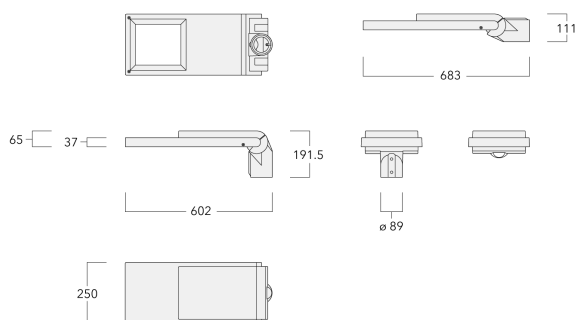

# AFL120 LED

Pole mounted

**we-ef**

Top post

Side entry