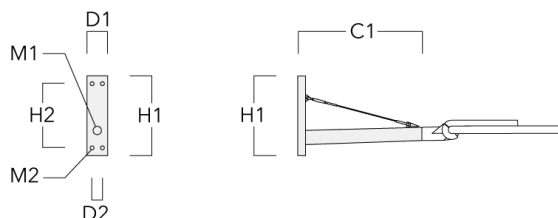

RX0-540 Wall bracket	111-0086	1000	140	100		450	385	30	12	5.20