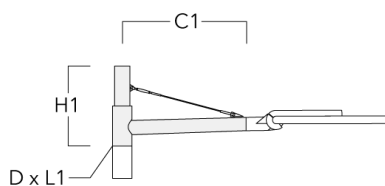

Wall and pole brackets RX

Description	Part ID	C1	D1	D2	D × L1	H1	H2	M1	M2	Weight (kg)
RX1-540 Pole bracket, single	111-0054	1000			76 x 130	550				6.8