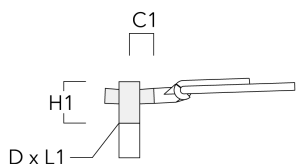

Pole mounted

Description	Part ID	C1	D × L1	H1	Weight (kg)
RF1-540 Pole bracket, single	111-0046	200	76 x 80	200	2.60