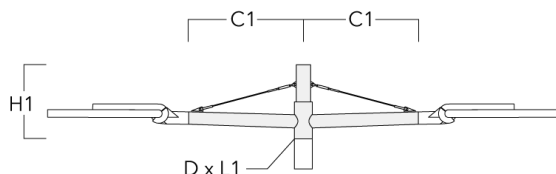

Pole mounted

Description	Part ID	C1	D1	D2	D × L1	H1	H2	M1	M2	Weight (kg)
RX2-540 Pole bracket, double	111-0055	1000			76 x 130	550				9.70