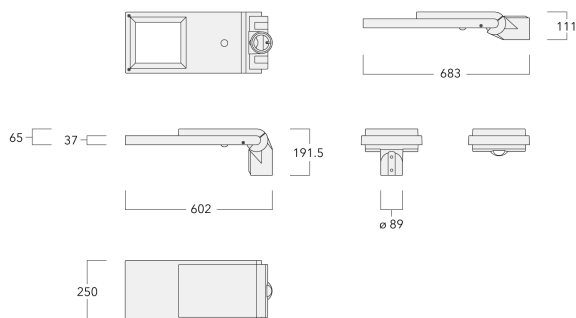

AFL120-WL LED

Pole mounted

we-ef

Description

Wild-Light. IP66, Class I or Class II. IK08. Marine-grade, die-cast aluminium alloy. 5CE superior corrosion protection including PCS hardware. CCG® Controlled Compression Gasket. Non-reflective flat safety glass cover, hinged. Luminaire is factory-sealed and does not need to be opened during installation.

Description	Part ID	C1	D1	D2	D × L1	H1	M1	Weight (kg)
Pole bracket RE2-540, double	111-0043	200			76 x 130	550		5.30

Wall bracket RE0-540	111-0084	180	230	195		12		3.20
----------------------	----------	-----	-----	-----	--	----	--	------