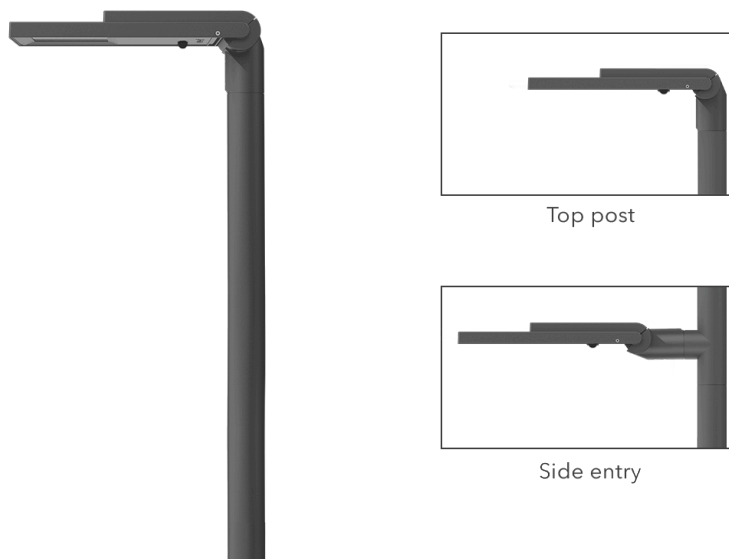

AFL120-WL LED

Pole mounted

we-ef

Description

Wild-Light. IP66, Class I or Class II. IK08. Marine-grade, die-cast aluminium alloy. 5CE superior corrosion protection including PCS hardware. CCG® Controlled Compression Gasket. Non-reflective flat safety glass cover, hinged. Luminaire is factory-sealed and does not need to be opened during installation.

Integral EC electronic converter. DALI interface. CAD-optimised optics for superior illumination and glare control. OLC® One LED Concept.

Suitable for using as post top or side entry version. Recommend to be specified at time of ordering.

<https://we-ef.com/asia>

Subject to technical changes and errors. - Generated on 23/10/2024

Pole mounted**Specifications****Material description**

Body	Marine-grade, die-cast aluminium alloy
Lens	Non-reflective safety glass lens
Colours	 RAL9004 Signal black  RAL9007 Grey aluminium  RAL7016 Anthracite grey  RAL9016 Traffic white
Gasket	CCG® Controlled Compression Gasket
Fasteners	PCS Polymer Coated Stainless Steel Hardware
Ingress protection	IP66
Impact resistance	IK08
Corrosion resistance	5CE
Windage	0.146 m ²