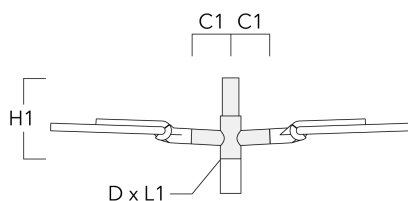

Pole mounted

Description	Part ID	C1	D1	D2	D × L1	H1	M1	Weight (kg)
Pole bracket RE2-540, double	111-0043	200			76 x 130	550		5.30