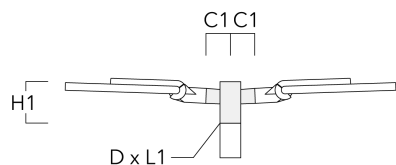

Pole brackets RF

Description	Part ID	C1	D × L1	H1	Weight (kg)
Pole bracket RF2-540, double	111-0047	200	76 x 80	200	3.30