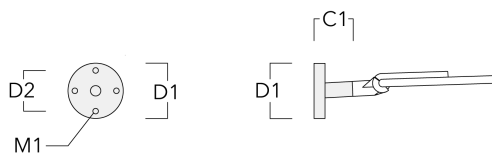

RE0-540 Wall bracket	111-0084	180	230	195		12	3.20