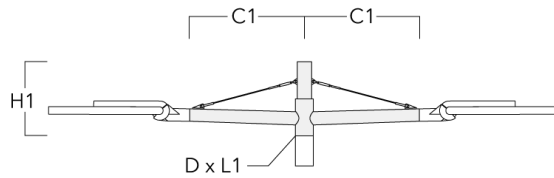

Pole mounted

Description	Part ID	C1	D1	D2	D × L1	H1	H2	M1	M2	Weight (kg)
RX2-540 Pole bracket, double	111-0055	1000			76 x 130	550				9.70