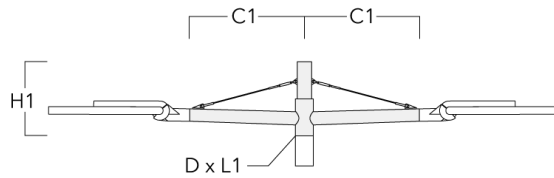

Pole mounted

Description	Part ID	C1	D1	D2	D x L1	H1	H2	M1	M2	Weight (kg)
RX2-540 Pole bracket, double	111-0055	1000			76 x 130	550				9.70