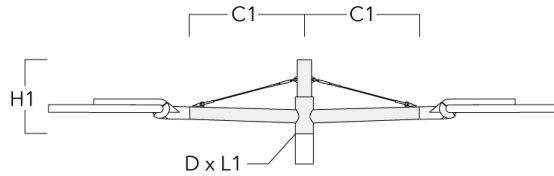

Pole mounted

Description	Part ID	C1	D1	D2	D × L1	H1	H2	M1	M2	Weight (kg)
RX2-540 Pole bracket, double	111-0055	1000			76 x 130	550				9.70