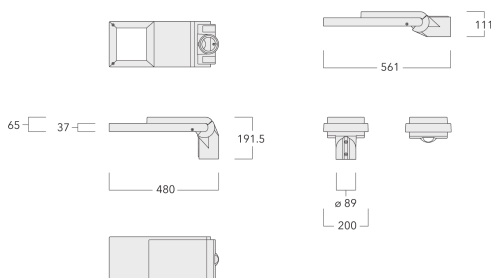

AFL110 LED

Pole mounted

we-ef

Description

IP66, Class I. IK08. Marine-grade, die-cast aluminium alloy. 5CE superior corrosion protection including PCS hardware. CCG® Controlled Compression Gasket. Non-reflective flat safety glass cover, hinged. Luminaire is factory-sealed and does not need to be opened during installation.