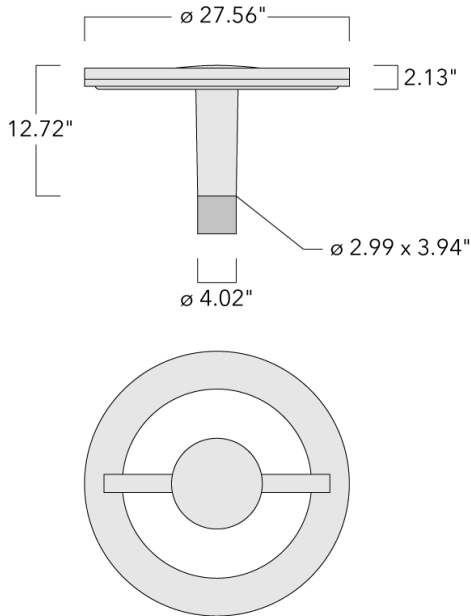

CFT540-CC LED

Street and Area Lighting

Description

RGBW/RGBA Colour Changer. IP66. Class I. IK08. Marine-grade, die-cast aluminium alloy. 5CE superior corrosion protection including PCS hardware. Silicone CCG[®] Controlled Compression Gasket. RFC[®] Reflection Free Contour main lens. Integral EC electronic converter in thermally separated compartment. DMX interface. CAD-optimised optics for superior illumination and glare control. OLC[®] One LED Concept. Factory installed LED circuit board. The luminaire is factory-sealed and does not need to be opened during installation.

CFT540-CC LED

Street and Area Lighting

Specifications

Material description

Body	Marine-grade, die-cast aluminium alloy
Lens	PMMA RFC® Reflection Free Contour technology
Colors	 RAL9004 Black  RAL9007 Grey Metallic  RAL9016 White  RAL8019 Dark Bronze
Gasket	Silicone CCG® Controlled Compression Gasket
Fasteners	PCS Polymer Coated Stainless Steel Hardware
Ingress protection	IP66
Impact resistance	IK08
Corrosion resistance	5CE
Windage	0.24 m ²