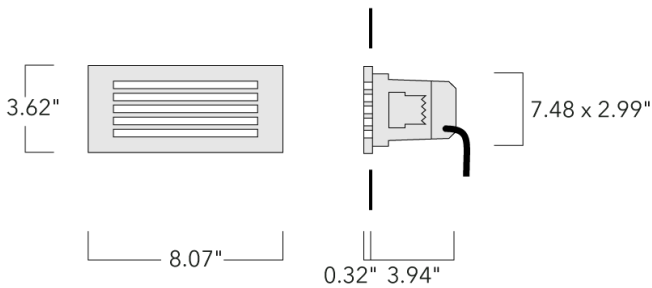

STG209 LED

Recessed Wall Luminaires

Description

Grated Steplight.

ADA (American Disabilities Act) Compliant.

IP55. Class I. IK10. Marine-grade, die-cast aluminum alloy. 5CE superior corrosion protection including PCS hardware. Powdercoat Finish. Silicone CCG® Controlled Compression Gasket. Opal polycarbonate main lens. Two cable entries. Integral driver. Factory-installed LED circuit board. 0-10V Dimming standard.