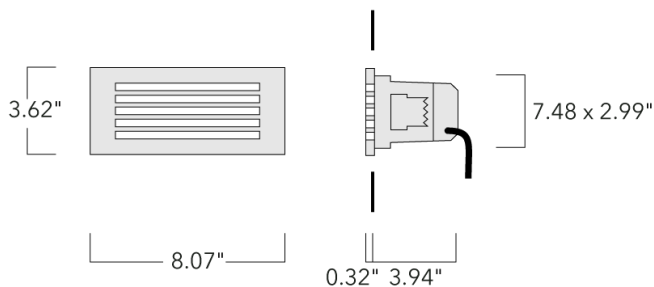

STG209 LED Stainless steel

Recessed Wall Luminaires

we-ef

Description

Vandal-resistant, grated steplight.

ADA (American Disabilities Act) Compliant.

IP55. Class I. IK10. Marine-grade, die-cast aluminum alloy housing, with polished stainless-steel frame. 5CE superior corrosion protection including PCS hardware. Silicone CCG® Controlled Compression Gasket. Opal polycarbonate main lens. Two cable entries. Integral driver. Factory-installed LED circuit board. 0-10V Dimming standard.

Subject to technical changes and errors. - Generated on 11/23/2024

STG209 LED Stainless steel

Recessed Wall Luminaires

Specifications

Material description

Body	Luminaire body constructed in die cast aluminum.
Lens	Opal polycarbonate lens.
Colors	 Stainless Steel
Gasket	Silicone rubber gasket
Fasteners	PCS polymer coated stainless steel
Ingress protection	IP55
Impact resistance	IK10
Corrosion resistance	5CE