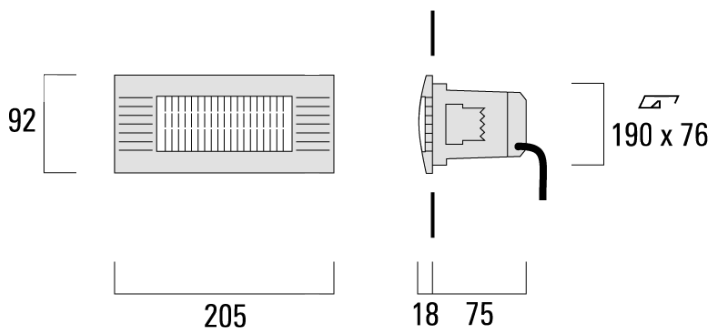

STN204 LED

Wall luminaires recessed

we-ef

Description

IP55, Class I. IK10. Marine-grade die-cast aluminium alloy. 5CE superior corrosion protection including PCS hardware. Powercoated finish in Classic Silver. Silicone rubber gasket. Polycarbonate main lens. Two cable entries.

<https://we-ef.com/asia>

Subject to technical changes and errors. - Generated on 23/11/2024

STN204 LED

Wall luminaires recessed

Specifications

Material description

Body	Marine-grade, die-cast aluminium alloy
Lens	Polycarbonate lens
Colours	 RAL9004 Signal black  RAL9007 Grey aluminium  RAL7016 Anthracite grey  RAL9016 Traffic white
Gasket	Silicone rubber gasket
Fasteners	PCS hardware
Ingress protection	IP55
Impact resistance	IK10
Corrosion resistance	5CE