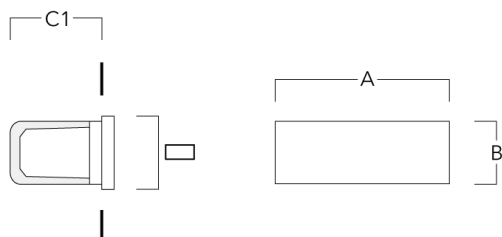

Mounting Accessories

Installation blackout

Description	Part ID	A	B	C1	C
Installation blackout BST20-I	133-0075	222	109	105	105