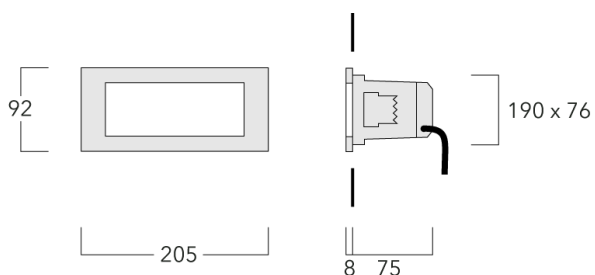

STO209 LED

Wall luminaires recessed

Description

IP55, Class I. Class II on request. IK10. Marine-grade, die-cast aluminium alloy. 5CE superior corrosion protection including PCS hardware. Silicone rubber gasket. Polycarbonate main lens. Two cable entries. Factory installed LED circuit board. Integral EC electronic converter. Optional 2200 K version available. To be specified at time of ordering.

A pre-installation blockout is available and recommended for mounting in concrete walls. To be ordered separately.

Wall luminaires recessed**Specifications****Material description**

Body	Marine-grade die-cast aluminium alloy
Lens	Polycarbonate lens
Colours	 RAL9004 Signal black  RAL9006 White aluminium  RAL9007 Grey aluminium  RAL7016 Anthracite grey  RAL9016 Traffic white
Gasket	Silicone rubber gasket
Fasteners	PCS Polymer Coated Stainless Steel Hardware
Ingress protection	IP55
Impact resistance	IK10
Corrosion resistance	5CE

2700 K

Nominal Watt

7 W

STO209 LED

Wall luminaires recessed

we-ef

Configurations

Light distribution	Part ID	Light source	Rated lumens	Rated input power	CRI	Weight (kg)
diffused distribution 	133-0322	LED-4/6W / 500 mA - 4000 K	216.9	8 W	80	0.90
	133-0328	LED-4/6W / 500 mA - 3000 K	202.8	8 W	80	0.90
	133-0443	LED-4/6W / 500 mA - 2700 K	188.6	8 W	80	0.90