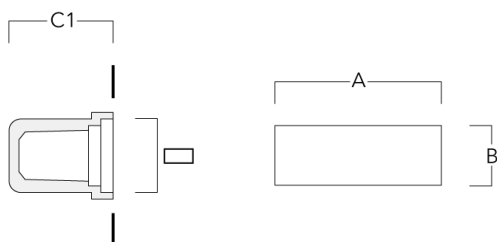

A pre-installation blockout is available and recommended for mounting in concrete walls. To be ordered separately.

Wall luminaires recessed**Specifications****Material description**

Body	Marine-grade die-cast aluminium alloy
Lens	Polycarbonate lens
Colours	 RAL9004 Signal black  RAL9006 White aluminium  RAL9007 Grey aluminium  RAL7016 Anthracite grey  RAL9016 Traffic white
Gasket	Silicone rubber gasket
Fasteners	PCS Polymer Coated Stainless Steel Hardware
Ingress protection	IP55
Impact resistance	IK10
Corrosion resistance	5CE

2700 K

Nominal Watt

7 W

STO209 LED

Wall luminaires recessed

we-ef

Configurations

Light distribution	Part ID	Light source	Rated lumens	Rated input power	CRI	Weight (kg)
diffused distribution 	133-0322	LED-4/6W / 500 mA - 4000 K	216.9	8 W	80	0.90
	133-0328	LED-4/6W / 500 mA - 3000 K	202.8	8 W	80	0.90
	133-0443	LED-4/6W / 500 mA - 2700 K	188.6	8 W	80	0.90

Description	Part ID	A	B	C1	C
Installation blackout BST20-I	133-0075	222	109	105	105

Installation blackout BST20-II	133-0077	222	109	115	115
--------------------------------	----------	-----	-----	-----	-----