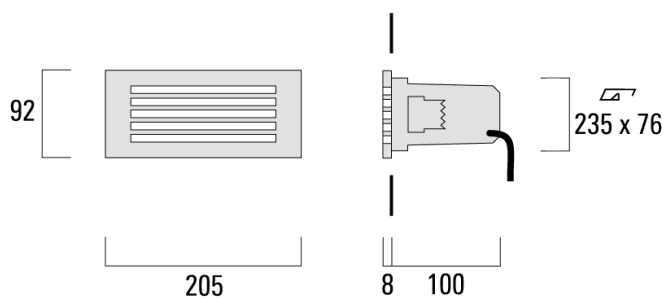

### Description

IP55, Class I. IK10. Marine-grade, die-cast aluminium alloy. 5CE superior corrosion protection including PCS hardware. Polycarbonate lens. Silicone rubber gasket. Integral EC electronic converter. Advanced thermal management protects LEDs while optimising lumens output. Two cable entries.