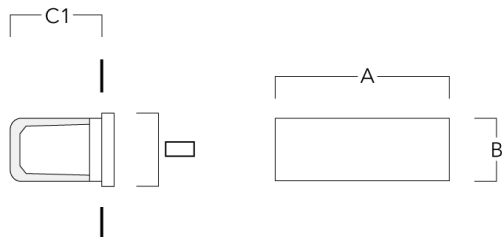

Mounting Accessories

Installation blackout

Description	Part ID	A	B	C1	C
Installation blackout BST20-I	133-0075	222	109	105	105