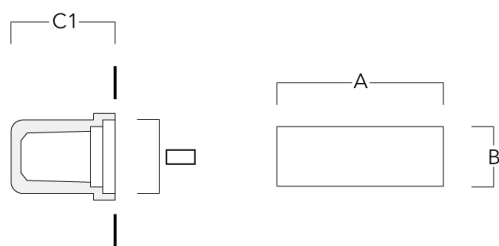

2700 K

Nominal Watt

1 W

STN254 LED

Wall luminaires recessed

we-ef

Configurations

Light distribution	Part ID	Light source	Rated lumens	Rated input power	CRI	Weight (kg)
asymmetric, forward-throw [A60] 	112-0291	LED-6/6W / 350 mA - 3000 K	359.2	7.5 W	80	1.20
	112-0292	LED-6/6W / 350 mA - 4000 K	394	7.5 W	80	1.20
	112-0320	LED-6/6W / 350 mA - 2700 K	336	7.5 W	80	1.20

Description	Part ID	A	B	C1	C
Installation blackout BST25-II	133-0078	267	132	140	140

Installation blackout BST25-I	133-0076	267	132	130	130
-------------------------------	----------	-----	-----	-----	-----