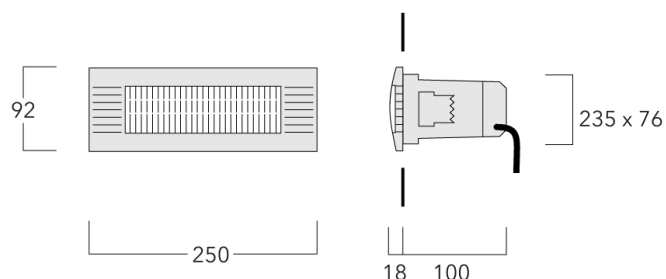

STN254 LED

Wall luminaires recessed

Description

IP55, Class I. Class II on request. IK10. Marine-grade, die-cast aluminium alloy. 5CE superior corrosion protection including PCS hardware. Silicone rubber gasket. Polycarbonate main lens. Two cable entries. Factory installed LED circuit board. Integral EC electronic converter. Optional 2200 K version available. To be specified at time of ordering.

Subject to technical changes and errors. - Generated on 23/10/2024

STN254 LED

Wall luminaires recessed

Specifications

Material description

Body	Marine-grade, die-cast aluminium alloy
Lens	Polycarbonate lens
Colours	 RAL9004 Signal black  RAL9006 White aluminium  RAL9007 Grey aluminium  RAL7016 Anthracite grey  RAL9016 Traffic white
Gasket	Silicone rubber gasket
Fasteners	PCS Polymer Coated Stainless Steel Hardware
Ingress protection	IP55
Impact resistance	IK10
Corrosion resistance	5CE