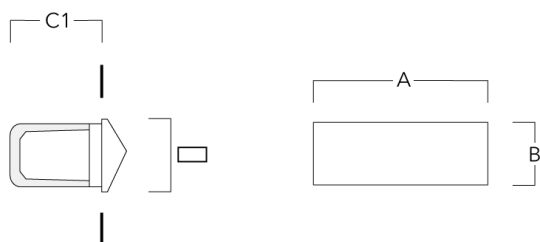

Installation blackout BST25-I	133-0076	267	132	130	130