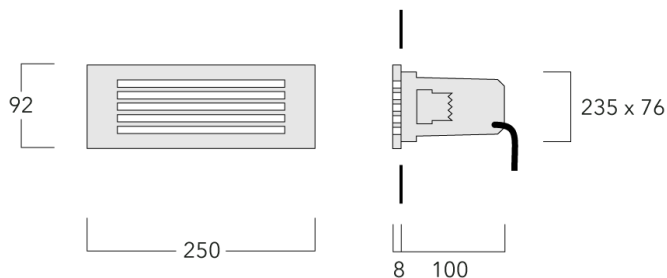

STG259 LED

Wall luminaires recessed

Description

IP55, Class I. IK10. Marine-grade die-cast aluminium alloy. 5CE superior corrosion protection including PCS hardware. Silicone rubber gasket. Polycarbonate main lens. Two cable entries. Optional 2200 K version available. To be specified at time of ordering.

A pre-installation blockout is available and recommended for mounting in concrete walls. To be ordered separately

STG259 LED

Wall luminaires recessed

Specifications

Material description

Body Marine-grade, die-cast aluminium alloy

Colours

-  RAL9004 Signal black
-  RAL9006 White aluminium
-  RAL9007 Grey aluminium

Gasket Silicone rubber gasket

Ingress protection IP55

Impact resistance IK10

Corrosion resistance 5CE

Electrical description