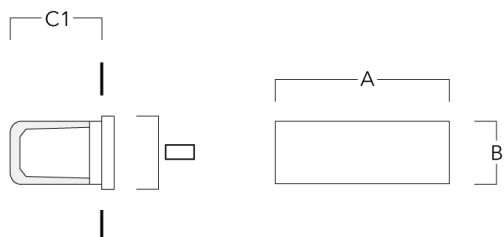

Mounting Accessories

Installation blackout

Description	Part ID	A	B	C1	C
Installation blackout BST25-I	133-0076	267	132	130	130