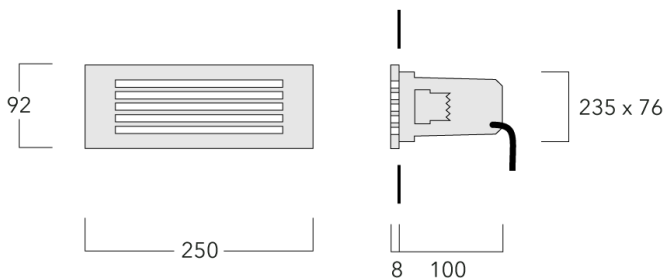

STG259 LED

Wall luminaires recessed

Description

IP55, Class I. IK10. Marine-grade, die-cast aluminium alloy. 5CE superior corrosion protection including PCS hardware. Polycarbonate lens. Silicone rubber gasket. Integral EC electronic converter. Advanced thermal management protects LEDs while optimising lumens output. Two cable entries. Pre-installation blockout is recommended for mounting in concrete, available on request. Optional 2200 K version available. To be specified at time of ordering.

Wall luminaires recessed**Specifications****Material description**

Body	Marine-grade, die-cast aluminium alloy
Lens	Polycarbonate lens
Colours	 RAL9004 Signal black  RAL9007 Grey aluminium  RAL7016 Anthracite grey  RAL9016 Traffic white
Gasket	Silicone rubber gasket
Fasteners	PCS hardware
Ingress protection	IP55
Impact resistance	IK10
Corrosion resistance	5CE

Wall luminaires recessed

Options

Light distribution

diffused distribution

Colour temperature

3000 K

4000 K

Nominal Watt

1 W

STG259 LED

Wall luminaires recessed

we-ef

Configurations

Light distribution	Part ID	Light source	Rated lumens	Rated input power	CRI	Weight (kg)
diffused distribution 	133-0343	LED-6/6W / 350 mA - 3000 K	94.9	7.5 W	80	1.20
	133-0344	LED-6/6W / 350 mA - 4000 K	104.1	7.5 W	80	1.20