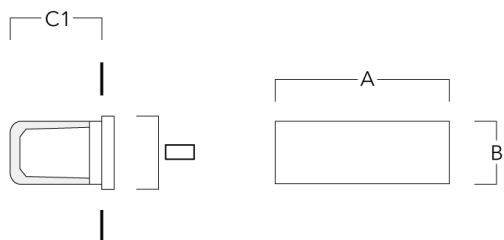

Mounting Accessories

Installation blackout

Description	Part ID	A	B	C1	C
Installation blackout BST25-I	133-0076	267	132	130	130