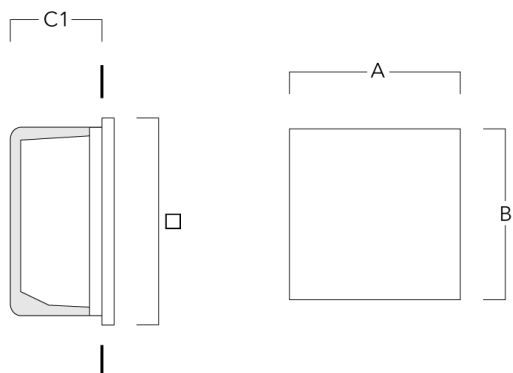

Mounting Accessories

Installation blackout

Description	Part ID	A	B	C1	C
Installation blackout BQR35-I	197-0129	272	272	125	125