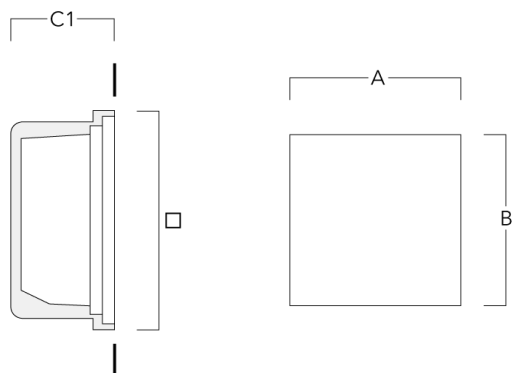

Installation blackout BQR35-II	197-0132	272	272	150	150