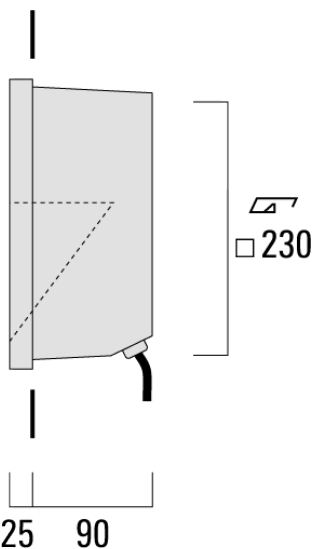

QRI354 LED

Wall luminaires recessed

□ 262

Description

IP55, Class I. IK08. Marine-grade, die-cast aluminium alloy. 5CE superior corrosion protection including PCS hardware. Silicone rubber gasket. Safety glass lens. Two cable entries.

QRI354 LED

Wall luminaires recessed

Options

Light distribution

asymmetric, forward throw [A60]

Colour temperature

3000 K

4000 K

2700 K

Nominal Watt

0 W

QRI354 LED

Wall luminaires recessed

Configurations

Light distribution	Part ID	Light source	Rated lumens	Rated input power	CRI	Weight (kg)
asymmetric, forward throw [A60] 	197-9084	LED-12W / 350 mA - 3000 K	511.9	15 W	80	3.40
	197-9086	LED-12W / 350 mA - 4000 K	531	15 W	80	3.40
	197-9091	LED-12W / 350 mA - 2700 K	473.6	15 W	80	3.40