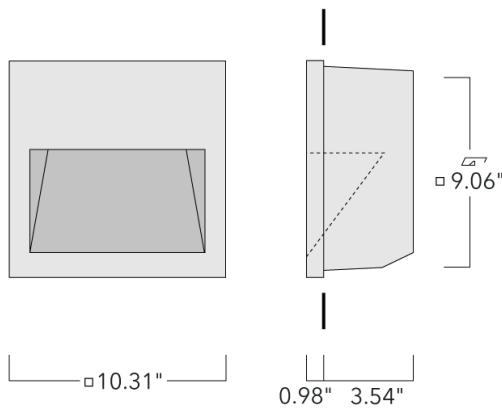

QRI354 LED

Recessed Wall Luminaires

Description

Recessed LED wall luminaire.

ADA (American Disabilities Act) Compliant.

IP55. Class I. IK08. Marine-grade, die-cast aluminum alloy. 5CE superior corrosion protection including PCS hardware. Silicone CCG® Controlled Compression Gasket. Safety glass lens. Two cable entries. 0-10V Dimming comes standard with luminaire.