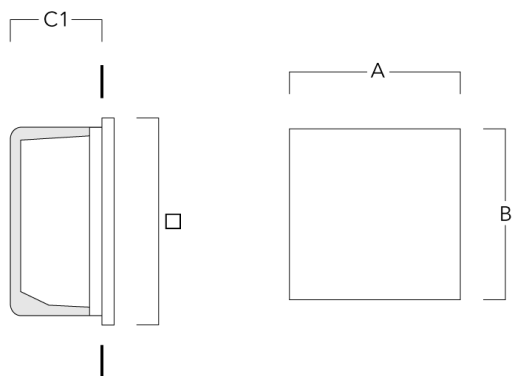

Mounting Accessories

Installation blackout

Description	Part ID	A	B	C1	C
Installation blackout BQR35-I	197-0129	272	272	125	125