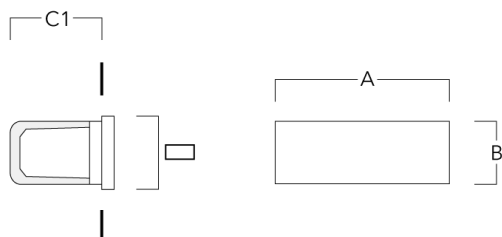

Mounting Accessories

Installation blackout

Description	Part ID	A	B	C1	C
Installation blackout BST25-I	133-0076	267	132	130	130