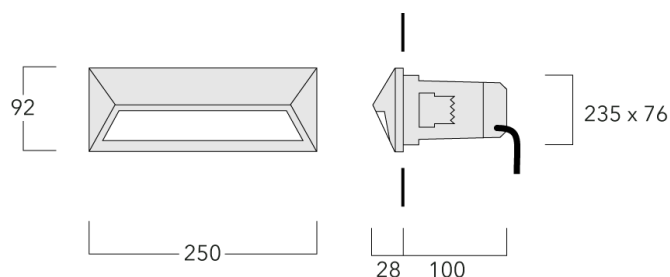

STP254 LED

Wall luminaires recessed

Description

IP55, Class I. Class II on request. IK10. Marine-grade, die-cast aluminium alloy. 5CE superior corrosion protection including PCS hardware. Silicone rubber gasket. Polycarbonate main lens. Two cable entries. Factory installed LED circuit board. Integral EC electronic converter. Optional 2200 K version available. To be specified at time of ordering.

A pre-installation blockout is available and recommended for mounting in concrete walls. To be ordered separately.

STP254 LED

Wall luminaires recessed

Specifications

Material description

Body	Marine-grade, die-cast aluminium alloy
Lens	Polycarbonate lens
Colours	 RAL9004 Signal black  RAL9006 White aluminium  RAL9007 Grey aluminium  RAL7016 Anthracite grey  RAL9016 Traffic white
Gasket	Silicone rubber gasket
Fasteners	PCS Polymer Coated Stainless Steel Hardware
Ingress protection	IP55
Impact resistance	IK10
Corrosion resistance	5CE

STP254 LED

Wall luminaires recessed

Options

Light distribution

asymmetric, forward-throw [A60]

Colour temperature

3000 K

4000 K

2700 K

Nominal Watt

1 W

STP254 LED

Wall luminaires recessed

Configurations

Light distribution	Part ID	Light source	Rated lumens	Rated input power	CRI	Weight (kg)
asymmetric, forward-throw [A60] 	133-0350	LED-6/6W / 350 mA - 3000 K	211.5	7.5 W	80	1.20
	133-0351	LED-6/6W / 350 mA - 4000 K	232	7.5 W	80	1.20
	133-0456	LED-6/6W / 350 mA - 2700 K	197.8	7.5 W	80	1.20