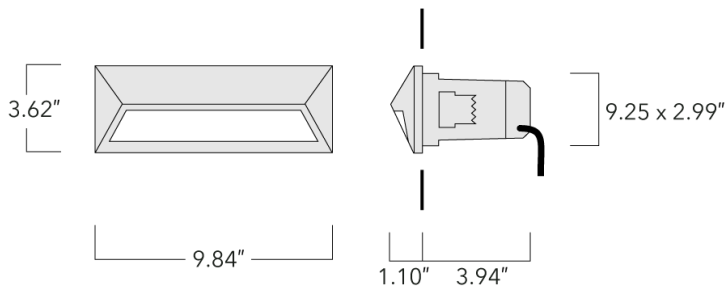

STP254 LED

Recessed Wall Luminaires

Description

Low glare steplight.

ADA (American Disabilities Act) Compliant.

IP55. Class I. IK10. Marine-grade, die-cast aluminum alloy. 5CE superior corrosion protection including PCS hardware. Silicone CCG® Controlled Compression Gasket. Polycarbonate main lens. Two cable entries. Integral driver. Factory-installed LED circuit board. 0-10V Dimming standard.

STP254 LED

Recessed Wall Luminaires

Specifications

Material description

Body	Luminaire body and lens frame constructed in die cast aluminum.
Lens	Prismatic polycarbonate lens.
Colors	 RAL9004 Black  RAL9007 Grey Metallic  RAL9016 White  RAL8019 Dark Bronze
Gasket	Silicone rubber gasket
Fasteners	PCS polymer coated stainless steel
Ingress protection	IP55
Impact resistance	IK10
Corrosion resistance	5CE