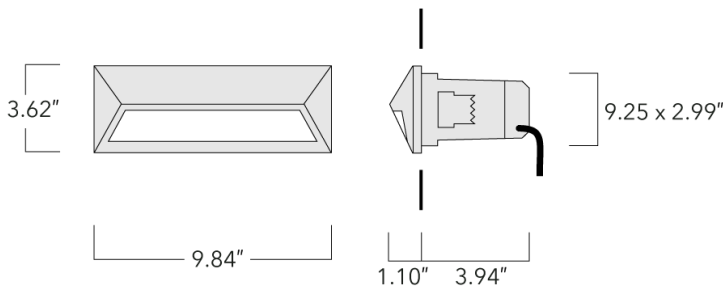

STP254 LED

Recessed Wall Luminaires

Description

Low glare steplight.

ADA (American Disabilities Act) Compliant.

IP55. Class I. IK10. Marine-grade, die-cast aluminum alloy. 5CE superior corrosion protection including PCS hardware. Silicone CCG® Controlled Compression Gasket. Polycarbonate main lens. Two cable entries. Integral driver. Factory-installed LED circuit board. 0-10V Dimming standard.

Subject to technical changes and errors. - Generated on 10/23/2024

STP254 LED

Recessed Wall Luminaires

Specifications

Material description

Body	Luminaire body and lens frame constructed in die cast aluminum.
Lens	Prismatic polycarbonate lens.
Colors	 RAL9004 Black  RAL9007 Grey Metallic  RAL9016 White  RAL8019 Dark Bronze
Gasket	Silicone rubber gasket
Fasteners	PCS polymer coated stainless steel
Ingress protection	IP55
Impact resistance	IK10
Corrosion resistance	5CE