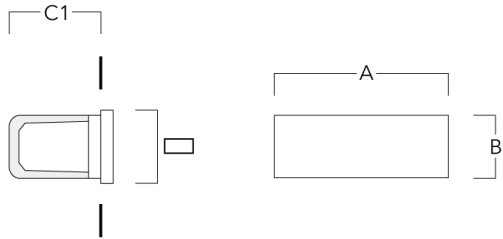

STP254 LED

Recessed Wall Luminaires

Mounting Accessories

Installation blackout

Description	Part ID	A	B	C1	C
Installation blackout BST25-I	133-0076	10.51"	5.19"	5.12"	130

WE-EF LIGHTING USA, LLC

410-D Keystone Drive, 15086 Warrendale, PA 15086 - Phone: +1 724 742 0030

customersupport.usa@we-ef.com - <https://we-ef.com/us>

Subject to technical changes and errors. - Generated on 10/23/2024