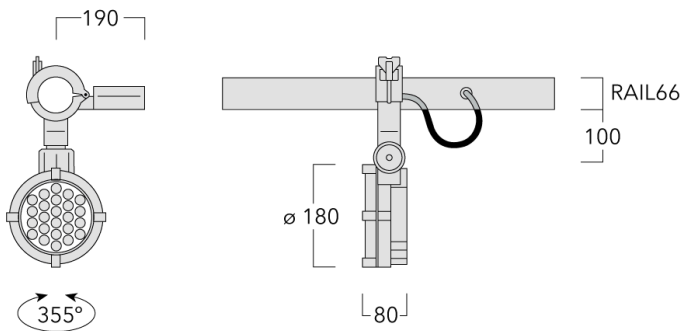

Description

IP66, Class I. IK07. Marine-grade, die-cast aluminium alloy. 5CE superior corrosion protection including PCS hardware. Safety glass lens. Silicone CCG® Controlled Compression Gasket. Luminaire is factory-sealed and does not need to be opened during installation.

Including 0.4 m of flexible cable enclosed in a stainless conduit, in-line connector and mounting clamp for installation to RAIL66 mounting system.

Specifications**Material description**

Body	Marine-grade, die-cast aluminium alloy
Lens	Safety glass lens
Colours	 RAL9004 Signal black  RAL9007 Grey aluminium  RAL7016 Anthracite grey  RAL9016 Traffic white
Gasket	Silicone CCG® Controlled Compression Gasket
Fasteners	PCS hardware
Ingress protection	IP66
Impact resistance	IK07
Corrosion resistance	5CE