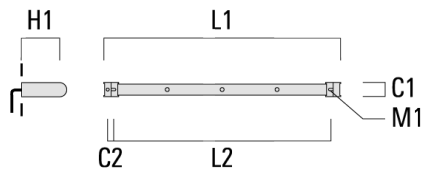

<https://we-ef.com/asia>

Subject to technical changes and errors. - Generated on 23/10/2024

FLC141 LED RAIL66

RAIL66

Description	Part ID
IF-3000K > 2400K	146-9058

Mounting Accessories

Flat Surface Fitters

Description	Part ID	C1	C2	D1	D2	L	M1	Weight (kg)
Surface fitters (pair)	310-9290	20	30	180	140	1070	9	1.70

Universal

Description	Part ID	C1	C2	H1	M1	Weight (kg)	L1	L2
2 Mains outlets (L=1150)	310-9300	75	30	200	12	5.90	1150	1045

RAIL66

Description	Part ID	C1	C2	H1	M1	Weight (kg)	L1	L2
3 Mains outlets (L=1150)	310-9301	75	30	200	12	5.90	1150	1045