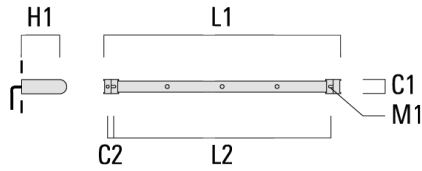

<https://we-ef.com/asia>

Subject to technical changes and errors. - Generated on 23/10/2024

FLC141 LED RAIL66

RAIL66

Description	Part ID
IF-3000K > 2400K	146-9058

Mounting Accessories

Flat Surface Fitters

Description	Part ID	C1	C2	D1	D2	L	M1	Weight (kg)
Surface fitters (pair)	310-9290	20	30	180	140	1070	9	1.70

Universal

Description	Part ID	C1	C2	H1	M1	Weight (kg)	L1	L2
2 Mains outlets (L=1150)	310-9300	75	30	200	12	5.90	1150	1045

RAIL66

Description	Part ID	C1	C2	H1	M1	Weight (kg)	L1	L2
3 Mains outlets (L=1150)	310-9301	75	30	200	12	5.90	1150	1045