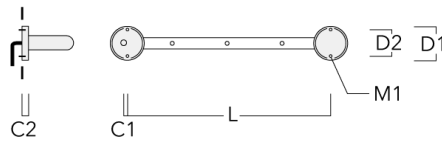

<https://we-ef.com/asia>

Subject to technical changes and errors. - Generated on 23/10/2024

FLC141 LED RAIL66

RAIL66

Description	Part ID
IF-3000K > 2400K	146-9058

Mounting Accessories

Flat Surface Fitters

Description	Part ID	C1	C2	D1	D2	L	M1	Weight (kg)
Surface fitters (pair)	310-9290	20	30	180	140	1070	9	1.70

Universal

Description	Part ID	C1	C2	H1	M1	Weight (kg)	L1	L2
2 Mains outlets (L=1150)	310-9300	75	30	200	12	5.90	1150	1045

RAIL66

Description	Part ID	C1	C2	H1	M1	Weight (kg)	L1	L2
3 Mains outlets (L=1150)	310-9301	75	30	200	12	5.90	1150	1045