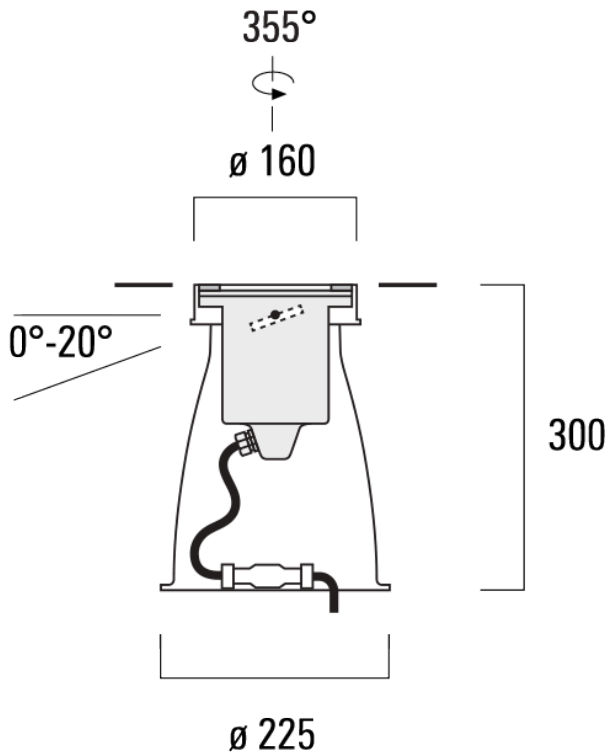

we-ef

Description

IP67, Class I, IK10+. Stainless steel construction including PCS hardware. Silicone rubber gasket. Safety glass lens; max. load 5 tonnes. Luminaire can be driven over at low speed. Anti-wick technology, equipped with a cable gland and 1.5 meters of flexible, PVC-free cable.

Material description

Body	Stainless steel construction
Lens	Safety glass lens; max. load 5 tonnes
Colours	 Stainless Steel
Gasket	Silicone rubber gasket
Fasteners	PCS Polymer Coated Stainless Steel Hardware
Ingress protection	IP67
Impact resistance	IK10+