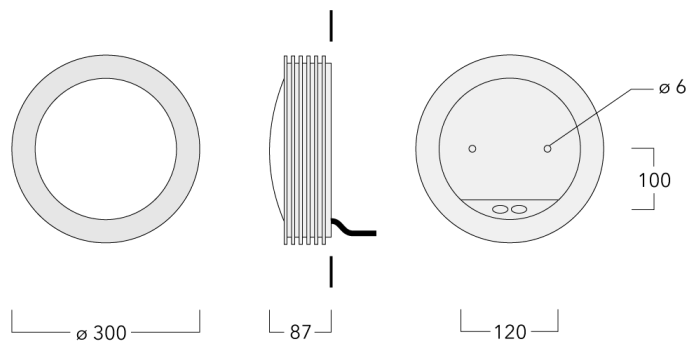

XLO229 LED

Wall luminaires surface mounted

we-ef

Description

IP55, Class I. IK10. Marine-grade, die-cast aluminium alloy. 5CE superior corrosion protection including PCS hardware. Polycarbonate lens. Silicone rubber gasket. Two cable entries.

<https://we-ef.com/asia>

Subject to technical changes and errors. - Generated on 23/11/2024

Wall luminaires surface mounted**Specifications****Material description**

Body	Marine-grade, die-cast aluminium alloy
Lens	Polycarbonate lens
Colours	 RAL9004 Signal black  RAL9007 Grey aluminium  RAL7016 Anthracite grey  RAL9016 Traffic white
Gasket	Silicone rubber gasket
Fasteners	PCS hardware
Ingress protection	IP55
Impact resistance	IK10
Corrosion resistance	5CE