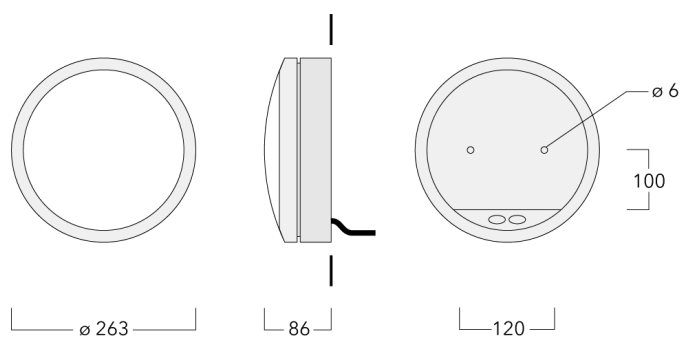

DLO229 LED

Wall luminaires surface mounted

we-ef

Description

IP55, Class I. Class II on request. IK10. Marine-grade, die-cast aluminium alloy. 5CE superior corrosion protection including PCS hardware. Silicone rubber gasket. Polycarbonate main lens. Two cable entries. Factory installed LED circuit board. Integral EC electronic converter.

Body	Marine-grade, die-cast aluminium alloy
Lens	Polycarbonate lens
Colours	 RAL9004 Signal black  RAL9006 White aluminium  RAL9007 Grey aluminium  RAL7016 Anthracite grey  RAL9016 Traffic white
Gasket	Silicone rubber gasket
Fasteners	PCS Polymer Coated Stainless Steel Hardware
Ingress protection	IP55
Impact resistance	IK10
Corrosion resistance	5CE