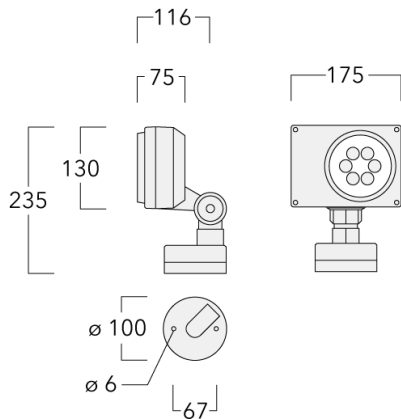

## Description

IP66, Class I. IK07. Marine-grade, die-cast aluminium alloy. 5CE superior corrosion protection including PCS hardware. Silicone CCG® Controlled Compression Gasket. Safety glass lens. Integral EC electronic converter in thermally separated compartment. CAD-optimised optics for superior illumination and glare control. OLC® One LED Concept. Factory installed LED circuit board. The luminaire is factory-sealed and does not need to be opened during the installation. Optional 2200 K version available. To be specified at time of ordering.