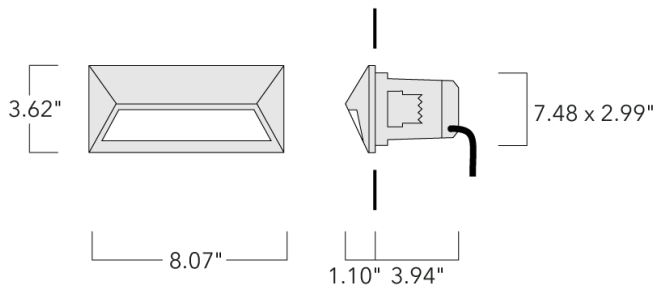

### Description

Low glare steplight.

ADA (American Disabilities Act) Compliant.

IP55. Class I. IK10. Marine-grade, die-cast aluminum alloy. 5CE superior corrosion protection including PCS hardware. Silicone CCG® Controlled Compression Gasket. Polycarbonate main lens. Two cable entries. Integral driver. Factory-installed LED circuit board. 0-10V Dimming standard.