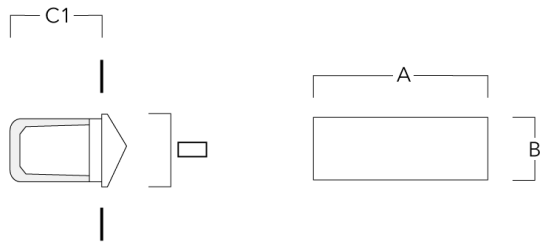

STP204 LED

Recessed Wall Luminaires

Mounting Accessories

Installation blackout

Description	Part ID	A	B	C1	C
Installation blackout BST20-I	133-0075	8.74"	4.29"	4.13"	105

WE-EF LIGHTING USA, LLC

410-D Keystone Drive, 15086 Warrendale, PA 15086 - Phone: +1 724 742 0030
customersupport.usa@we-ef.com - <https://we-ef.com/us>
Subject to technical changes and errors. - Generated on 08/14/2025