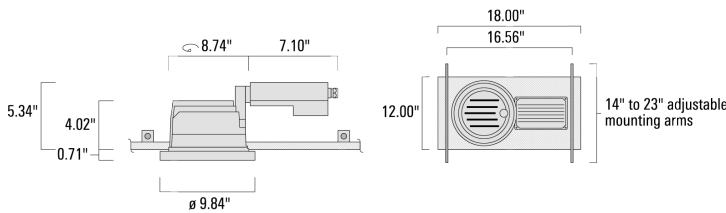

DOC240 LED

Ceiling Luminaires

we-ef

Description

IP66. Class I. IK07. Marine-grade, die-cast aluminum alloy. 5CE superior corrosion protection including PCS hardware. Silicone CCG® Controlled Compression Gasket. Safety glass lens, hinged. Two cable entries. CAD-optimized optics for superior illumination and glare control. Integral driver in thermally separated compartment. OLC® One LED Concept. Factory-installed LED circuit board. 0-10V Dimming comes standard with luminaire. Frame with safety catch.