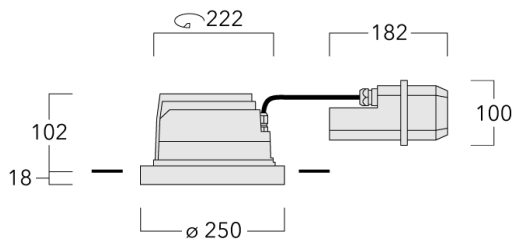

DOC240 LED

Ceiling luminaires

we-ef

Description

IP66, Class I. IK07. Marine-grade, die-cast aluminium alloy. 5CE superior corrosion protection including PCS hardware. Safety glass lens, hinged. Silicone rubber gasket.

Integral EC electronic converter in thermally-separated compartment. Advanced thermal management protects LEDs while optimising lumens output. CAD-optimised optics for superior illumination and glare control. OLC® One LED Concept. Two cable entries.