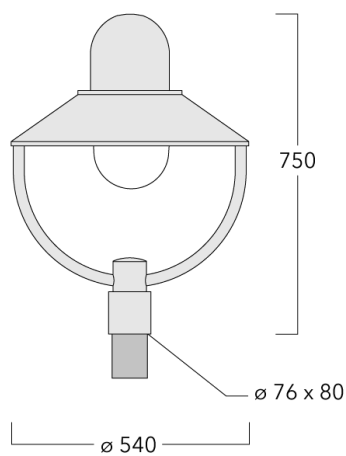

AL534-FT LED

Pole mounted

we-ef

Description

IP55, Class I. IK10. Marine-grade die-cast aluminium alloy. 5CE superior corrosion protection including PCS hardware. Silicone rubber gasket. Polycarbonate main lens. CAD-optimised indirect optics for superior illumination and glare control.

Fagerhult Lighting Ltd

33-34 Dolben Street, SE1 0UQ London, United Kingdom

<https://we-ef.com/uk>

Subject to technical changes and errors. - Generated on 23/11/2024

AL534-FT LED

Pole mounted

Specifications

Material description