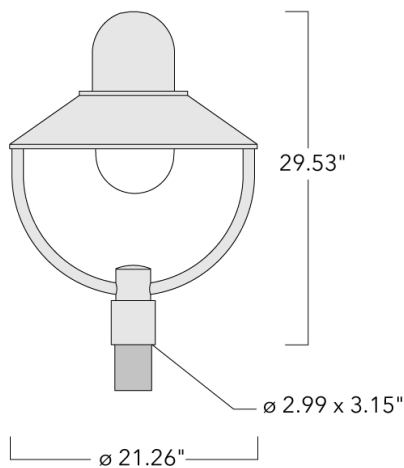

AL534-FT LED

Street and Area Lighting

Description

IP55. Post top luminaire with shielded light source and canopy highlight feature.

WE-EF LIGHTING USA, LLC

410-D Keystone Drive, 15086 Warrendale, PA 15086 - Phone: +1 724 742 0030
customersupport.usa@we-ef.com - <https://we-ef.com/us>

Subject to technical changes and errors. - Generated on 11/23/2024

AL534-FT LED

Street and Area Lighting

Specifications

Material description

Body	Marine-grade, die-cast aluminium alloy
Lens	Polycarbonate lens
Colors	 RAL9004 Black  RAL9007 Grey Metallic  RAL9016 White  RAL8019 Dark Bronze
Gasket	Silicone rubber gasket
Fasteners	PCS Polymer Coated Stainless Steel Hardware
Ingress protection	IP55
Impact resistance	IK10
Corrosion resistance	5CE
Windage	0.12 m ²